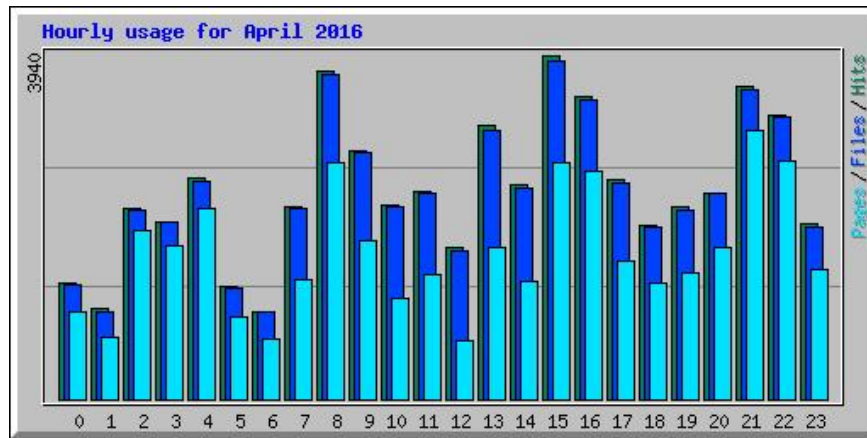

Hourly Statistics for April 2016												
Hour	Hits			Files			Pages			KBytes		
	Avg	Total		Avg	Total		Avg	Total		Avg	Total	
0	44	1326	2.31%	43	1302	2.29%	33	993	2.47%	1325	39743	1.35%
1	34	1039	1.81%	33	998	1.76%	23	710	1.77%	1453	43593	1.48%
2	72	2183	3.80%	72	2161	3.81%	64	1939	4.83%	1245	37359	1.27%
3	67	2034	3.54%	67	2033	3.58%	58	1762	4.39%	1404	42126	1.43%
4	84	2530	4.40%	83	2500	4.40%	72	2180	5.43%	1637	49116	1.67%
5	43	1295	2.25%	42	1265	2.23%	31	939	2.34%	1764	52926	1.80%
6	33	1008	1.75%	33	999	1.76%	23	695	1.73%	1410	42294	1.44%
7	73	2199	3.83%	73	2193	3.86%	45	1376	3.43%	4352	130570	4.44%
8	125	3752	6.53%	123	3710	6.54%	90	2711	6.75%	5633	168979	5.75%
9	94	2837	4.94%	94	2829	4.98%	60	1809	4.50%	6932	207963	7.07%
10	73	2215	3.86%	73	2206	3.89%	38	1160	2.89%	6996	209873	7.14%
11	79	2386	4.15%	78	2358	4.15%	47	1422	3.54%	5588	167631	5.70%
12	57	1732	3.02%	56	1695	2.99%	22	679	1.69%	6337	190114	6.47%
13	104	3137	5.46%	102	3085	5.43%	57	1730	4.31%	8415	252456	8.59%
14	81	2454	4.27%	80	2415	4.25%	44	1341	3.34%	6402	192071	6.53%
15	131	3940	6.86%	128	3869	6.82%	90	2714	6.76%	6946	208392	7.09%
16	115	3462	6.03%	113	3416	6.02%	87	2613	6.51%	4524	135726	4.62%
17	83	2513	4.38%	82	2476	4.36%	53	1590	3.96%	5065	151938	5.17%
18	66	1996	3.47%	65	1973	3.48%	44	1338	3.33%	3710	111293	3.78%
19	73	2202	3.83%	72	2171	3.82%	47	1437	3.58%	4690	140692	4.78%
20	78	2356	4.10%	78	2351	4.14%	57	1739	4.33%	3502	105046	3.57%
21	119	3582	6.24%	118	3546	6.25%	102	3081	7.67%	2633	79000	2.69%
22	108	3253	5.66%	107	3236	5.70%	90	2720	6.77%	2753	82576	2.81%
23	66	2009	3.50%	65	1976	3.48%	49	1488	3.70%	3299	98964	3.37%

Top 30 of 1629 Total URLs						
#	Hits		KBytes		URL	
1	24927	43.40%	138613	4.71%	/otsing	
2	1371	2.39%	7962	0.27%	/	
3	1184	2.06%	507	0.02%	/robots.txt	
4	623	1.08%	980	0.03%	/catalog/view/javascript/jquery/ui/external/jquery.cookie.js	
5	620	1.08%	3776	0.13%	/catalog/view/javascript/jquery/ui/themes/ui-lightness/jquery-ui-1.8.16.custom.css	
6	614	1.07%	1056	0.04%	/catalog/view/theme/default/stylesheet/fb_popup.css	
7	613	1.07%	725	0.02%	/catalog/view/javascript/jquery/colorbox/colorbox.css	
8	607	1.06%	30210	1.03%	/catalog/view/javascript/jquery/ui/jquery-ui-1.8.16.custom.min.js	
9	607	1.06%	3213	0.11%	/catalog/view/theme/default/stylesheet/stylesheet.css	
10	605	1.05%	18859	0.64%	/catalog/view/javascript/jquery/jquery-1.7.1.min.js