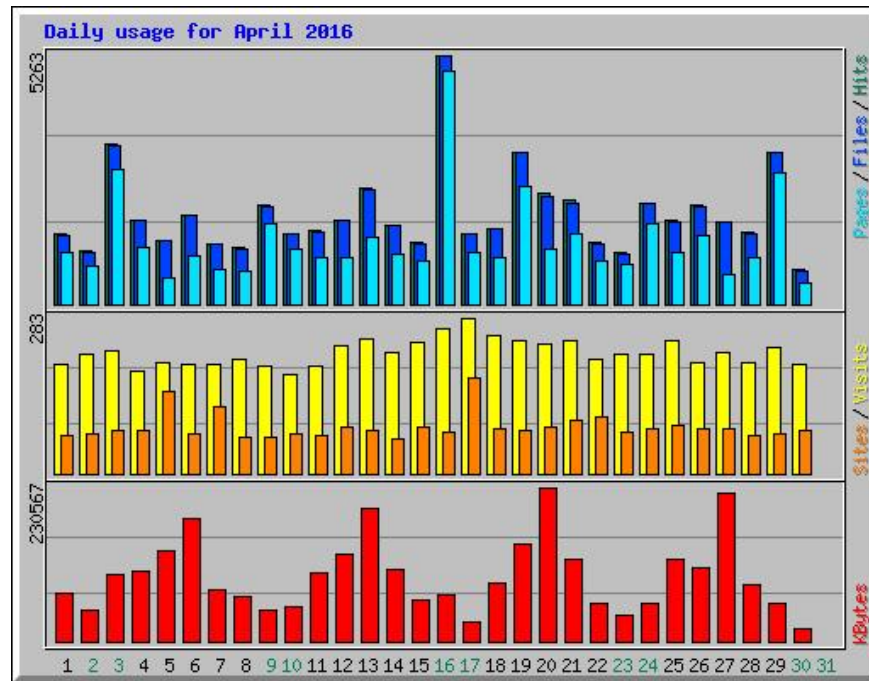

# Usage Statistics for b24.ee

Summary Period: April 2016

Generated 01-May-2016 00:11 CEST

[\[Daily Statistics\]](#) [\[Hourly Statistics\]](#) [\[URLs\]](#) [\[Entry\]](#) [\[Exit\]](#) [\[Sites\]](#) [\[Referrers\]](#) [\[Search\]](#) [\[Agents\]](#) [\[Countries\]](#)

Monthly Statistics for April 2016		
Total Hits	57440	
Total Files	56763	
Total Pages	40166	
Total Visits	6522	
Total KBytes	2940441	
Total Unique Sites	1410	
Total Unique URLs	1629	
Total Unique Referrers	337	
Total Unique User Agents	339	
.	Avg	Max
Hits per Hour	79	1898
Hits per Day	1914	5263
Files per Day	1892	5253
Pages per Day	1338	4932
Sites per Day	47	173
Visits per Day	217	283
KBytes per Day	98015	230567
Hits by Response Code		
Code 200 - OK	98.82%	56763
Code 206 - Partial Content	0.07%	42
Code 301 - Moved Permanently	0.00%	1
Code 302 - Found	0.06%	35
Code 304 - Not Modified	0.72%	415
Code 403 - Forbidden	0.01%	4
Code 404 - Not Found	0.31%	180