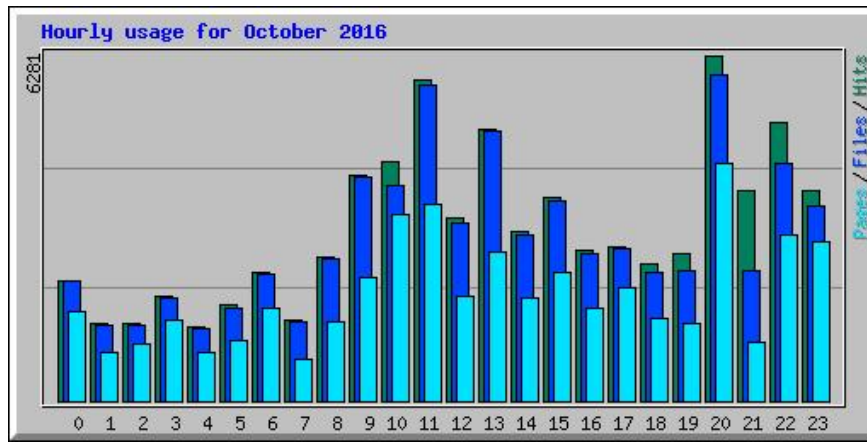

Hourly Statistics for October 2016												
Hour	Hits			Files			Pages			KBytes		
	Avg	Total		Avg	Total		Avg	Total		Avg	Total	
0	70	2185	2.90%	69	2168	3.05%	52	1630	3.48%	1504	46632	1.41%
1	45	1395	1.85%	44	1379	1.94%	28	897	1.92%	1448	44897	1.36%
2	45	1409	1.87%	44	1391	1.96%	33	1037	2.21%	567	17591	0.53%
3	60	1890	2.51%	60	1878	2.65%	47	1459	3.12%	734	22766	0.69%
4	42	1332	1.77%	42	1303	1.84%	28	891	1.90%	1228	38066	1.15%
5	56	1756	2.33%	54	1674	2.36%	35	1113	2.38%	1778	55131	1.66%
6	75	2344	3.11%	74	2313	3.26%	54	1692	3.61%	1468	45510	1.37%
7	47	1460	1.94%	46	1444	2.03%	24	757	1.62%	3266	101250	3.06%
8	84	2626	3.48%	83	2586	3.64%	46	1447	3.09%	6168	191194	5.77%
9	132	4110	5.45%	131	4078	5.75%	71	2229	4.76%	8126	251914	7.60%
10	140	4353	5.77%	126	3913	5.51%	109	3388	7.24%	5757	178460	5.39%
11	188	5831	7.73%	185	5749	8.10%	115	3568	7.62%	12188	377813	11.40%
12	107	3335	4.42%	104	3245	4.57%	61	1897	4.05%	9083	281578	8.50%
13	158	4921	6.53%	157	4896	6.90%	87	2712	5.79%	8703	269807	8.14%
14	99	3075	4.08%	97	3025	4.26%	60	1869	3.99%	5998	185939	5.61%
15	119	3704	4.91%	117	3641	5.13%	75	2334	4.98%	6364	197282	5.95%
16	88	2745	3.64%	86	2683	3.78%	54	1684	3.60%	4322	133995	4.04%
17	90	2802	3.72%	89	2773	3.91%	66	2054	4.39%	3948	122390	3.69%
18	80	2485	3.30%	75	2335	3.29%	48	1508	3.22%	3173	98367	2.97%
19	86	2680	3.55%	76	2372	3.34%	45	1403	3.00%	4974	154204	4.65%
20	202	6281	8.33%	190	5914	8.33%	138	4304	9.19%	5868	181914	5.49%
21	122	3810	5.05%	76	2362	3.33%	33	1052	2.25%	5260	163046	4.92%
22	163	5053	6.70%	138	4307	6.07%	97	3022	6.45%	2588	80222	2.42%
23	123	3820	5.07%	114	3539	4.99%	92	2878	6.15%	2355	73013	2.20%

Top 30 of 2488 Total URLs					
#	Hits		KBytes		URL
1	30091	39.91%	184013	5.55%	/otsing
2	4749	6.30%	2674	0.08%	/admin/
3	1641	2.18%	687	0.02%	/robots.txt
4	1633	2.17%	10677	0.32%	/
5	1046	1.39%	1180	0.04%	/catalog/view/javascript/jquery/colorbox/colorbox.css
6	1044	1.38%	6310	0.19%	/catalog/view/javascript/jquery/ui/themes/ui-lightness/jquery-ui-1.8.16.custom.css
7	1042	1.38%	1718	0.05%	/catalog/view/theme/default/stylesheet/fb_popup.css
8	1020	1.35%	7800	0.24%	/catalog/view/javascript/jquery/colorbox/jquery.colorbox.js
9	1019	1.35%	1499	0.05%	/catalog/view/javascript/jquery/ui/external/jquery.cookie.js