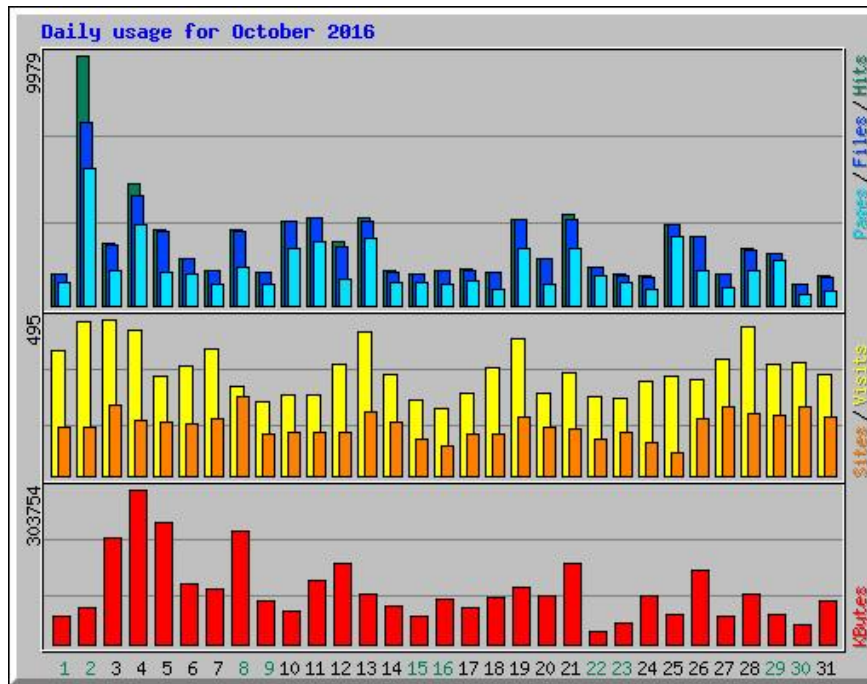

# Usage Statistics for b24.ee

Summary Period: October 2016

Generated 01-Nov-2016 00:12 CET

[\[Daily Statistics\]](#) [\[Hourly Statistics\]](#) [\[URLs\]](#) [\[Entry\]](#) [\[Exit\]](#) [\[Sites\]](#) [\[Referrers\]](#) [\[Search\]](#) [\[Agents\]](#) [\[Countries\]](#)

Monthly Statistics for October 2016		
Total Hits	75402	
Total Files	70968	
Total Pages	46825	
Total Visits	10359	
Total KBytes	3312982	
Total Unique Sites	2064	
Total Unique URLs	2488	
Total Unique Referrers	346	
Total Unique User Agents	347	
	Avg	Max
Hits per Hour	101	2675
Hits per Day	2432	9979
Files per Day	2289	7288
Pages per Day	1510	5471
Sites per Day	66	249
Visits per Day	334	495
KBytes per Day	106870	303754
Hits by Response Code		
Code 200 - OK	94.12%	70968
Code 206 - Partial Content	0.07%	54
Code 301 - Moved Permanently	0.01%	6
Code 302 - Found	0.08%	63
Code 304 - Not Modified	4.68%	3531
Code 403 - Forbidden	0.02%	15
Code 404 - Not Found	1.01%	760
Code 500 - Internal Server Error	0.01%	5