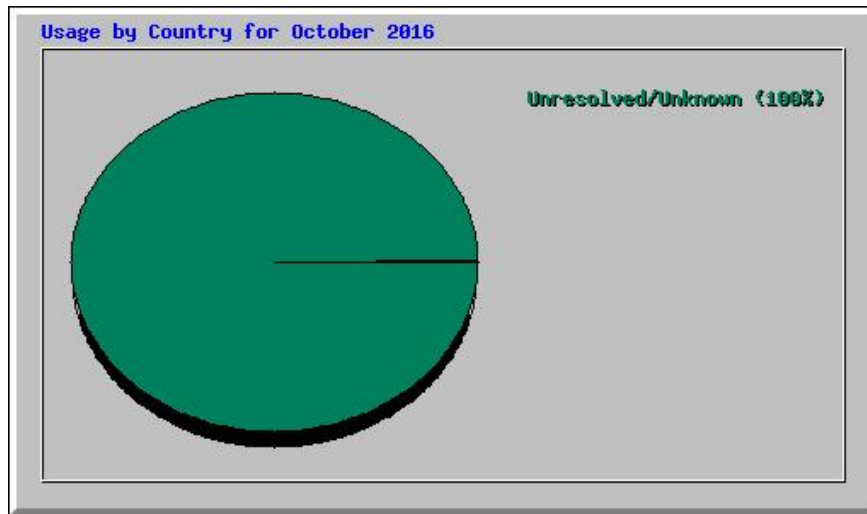

6	2472	3.28%	Mozilla/5.0 (compatible; AhrefsBot/5.1; +http://ahrefs.com/robot/)
7	2467	3.27%	Mozilla/5.0 (compatible; MJ12bot/v1.4.6; http://mj12bot.com/)
8	2446	3.24%	Mozilla/5.0 (Windows NT 6.3; WOW64) AppleWebKit/537.36 (KHTML, like Gecko) Chrome/53.0.2785.143 Safari/537.36
9	2076	2.75%	Mozilla/4.0 (compatible; MSIE 6.0; Windows NT 5.1; .NET CLR 1.1.4322)
10	1944	2.58%	Mozilla/5.0 (compatible; Googlebot/2.1; +http://www.google.com/bot.html)
11	1785	2.37%	Mozilla/5.0 (Windows; U; Windows NT 6.1; rv:11.0) Gecko/20100101 Firefox/11.0
12	1653	2.19%	Mozilla/5.0 (Windows; U; MSIE 9.0; Windows NT 9.0; en-US)
13	1393	1.85%	Mozilla/5.0 (Windows NT 10.0; WOW64) AppleWebKit/537.36 (KHTML, like Gecko) Chrome/53.0.2785.143 Safari/537.36
14	1110	1.47%	Nuhk/2.4 (+http://www.neti.ee/cgi-bin/abi/otsing.html)
15	1013	1.34%	Mozilla/5.0 (Windows NT 10.0; WOW64; Trident/7.0; rv:11.0) like Gecko

Top 1 of 1 Total Countries							
#	Hits		Files		KBytes		Country
1	75402	100.00%	71022	100.08%	3312982	100.00%	Unresolved/Unknown