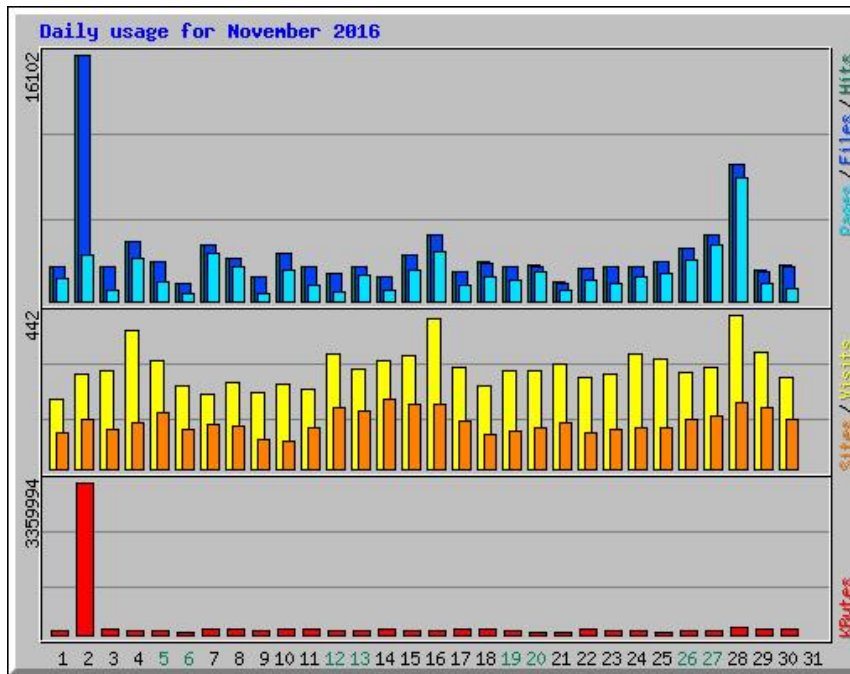

Usage Statistics for b24.ee

Summary Period: November 2016
Generated 01-Dec-2016 00:12 CET

[\[Daily Statistics\]](#) [\[Hourly Statistics\]](#) [\[URLs\]](#) [\[Entry\]](#) [\[Exit\]](#) [\[Sites\]](#) [\[Referrers\]](#) [\[Search\]](#) [\[Agents\]](#) [\[Countries\]](#)

Monthly Statistics for November 2016		
Total Hits	95164	
Total Files	94519	
Total Pages	55863	
Total Visits	8655	
Total KBytes	6337869	
Total Unique Sites	1774	
Total Unique URLs	1771	
Total Unique Referrers	370	
Total Unique User Agents	311	
	Avg	Max
Hits per Hour	132	13260
Hits per Day	3172	16102
Files per Day	3150	16066
Pages per Day	1862	8100
Sites per Day	59	199
Visits per Day	288	442
KBytes per Day	211262	3359994
Hits by Response Code		
Code 200 - OK	99.32%	94519
Code 206 - Partial Content	0.04%	36
Code 301 - Moved Permanently	0.00%	1
Code 302 - Found	0.01%	14
Code 304 - Not Modified	0.26%	245
Code 401 - Unauthorized	0.00%	1
Code 403 - Forbidden	0.00%	2
Code 404 - Not Found	0.36%	344
Code 500 - Internal Server Error	0.00%	2