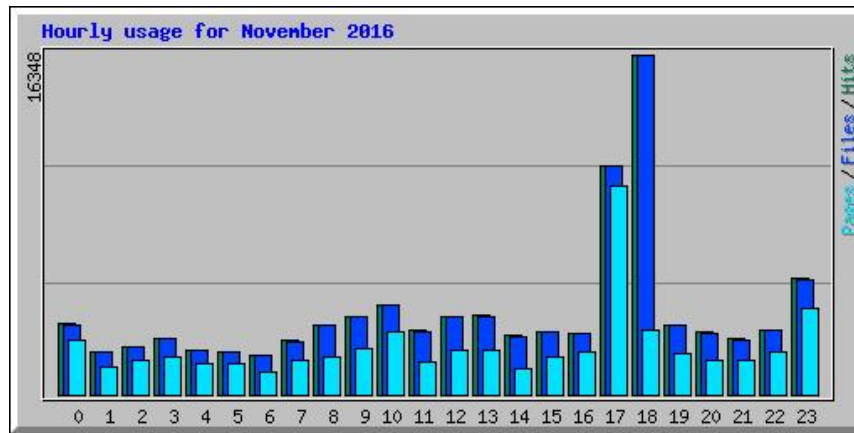

Hourly Statistics for November 2016												
Hour	Hits			Files			Pages			KBytes		
	Avg	Total		Avg	Total		Avg	Total		Avg	Total	
0	113	3392	3.56%	112	3362	3.56%	87	2635	4.72%	2570	77092	1.22%
1	68	2065	2.17%	68	2050	2.17%	44	1349	2.41%	1538	46134	0.73%
2	76	2301	2.42%	76	2286	2.42%	53	1618	2.90%	2185	65563	1.03%
3	90	2718	2.86%	90	2707	2.86%	61	1835	3.28%	1894	56819	0.90%
4	72	2168	2.28%	71	2147	2.27%	50	1508	2.70%	1363	40887	0.65%
5	69	2091	2.20%	69	2073	2.19%	48	1455	2.60%	1375	41259	0.65%
6	63	1901	2.00%	62	1869	1.98%	35	1074	1.92%	1952	58551	0.92%
7	86	2594	2.73%	85	2572	2.72%	55	1659	2.97%	3552	106563	1.68%
8	112	3371	3.54%	111	3346	3.54%	61	1830	3.28%	5337	160111	2.53%
9	126	3781	3.97%	125	3754	3.97%	74	2232	4.00%	7698	230942	3.64%
10	143	4294	4.51%	142	4272	4.52%	101	3037	5.44%	5729	171868	2.71%
11	102	3077	3.23%	101	3042	3.22%	51	1543	2.76%	5690	170700	2.69%
12	124	3730	3.92%	123	3708	3.92%	72	2172	3.89%	5974	179231	2.83%
13	126	3803	4.00%	126	3782	4.00%	70	2129	3.81%	7624	228734	3.61%
14	94	2824	2.97%	93	2792	2.95%	42	1272	2.28%	6393	191778	3.03%
15	101	3053	3.21%	99	2991	3.16%	60	1810	3.24%	6190	185701	2.93%
16	98	2967	3.12%	97	2937	3.11%	68	2064	3.69%	3719	111575	1.76%
17	366	10999	11.56%	365	10979	11.62%	335	10050	17.99%	5014	150415	2.37%
18	544	16348	17.18%	544	16326	17.27%	102	3068	5.49%	112360	3370791	53.18%
19	111	3339	3.51%	110	3315	3.51%	66	2005	3.59%	5770	173100	2.73%
20	99	2994	3.15%	98	2960	3.13%	54	1636	2.93%	5737	172119	2.72%
21	89	2675	2.81%	88	2640	2.79%	56	1684	3.01%	3015	90463	1.43%
22	103	3114	3.27%	102	3087	3.27%	68	2045	3.66%	3499	104960	1.66%
23	185	5565	5.85%	184	5522	5.84%	138	4153	7.43%	5084	152514	2.41%

Top 30 of 1771 Total URLs					
#	Hits		KBytes		URL
1	43726	45.95%	236925	3.74%	/otsing
2	1754	1.84%	2894	0.05%	/catalog/view/javascript/jquery/ui/external/jquery.cookie.js
3	1748	1.84%	15025	0.24%	/catalog/view/javascript/jquery/colorbox/jquery.colorbox.js
4	1748	1.84%	91579	1.44%	/catalog/view/javascript/jquery/ui/jquery-ui-1.8.16.custom.min.js
5	1735	1.82%	958	0.02%	/catalog/view/javascript/jquery/tabs.js
6	1732	1.82%	2733	0.04%	/catalog/view/javascript/common.js
7	1730	1.82%	4513	0.07%	/banner/banners_min.js
8	1721	1.81%	3122	0.05%	/catalog/view/theme/default/stylesheets/fb_popup.css
9	1718	1.81%	11222	0.18%	/catalog/view/javascript/jquery/ui/themes/ui-lightness/jquery-ui-1.8.16.custom.css
10	1713	1.80%	2134	0.03%	/catalog/view/javascript/jquery/colorbox/colorbox.css