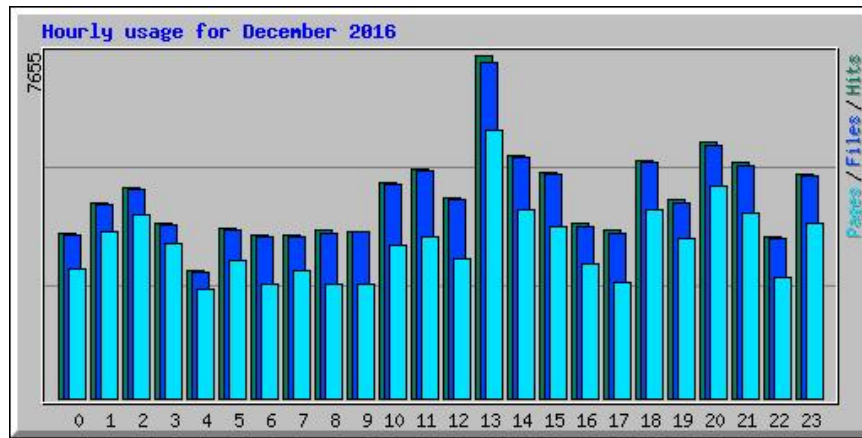

Hourly Statistics for December 2016												
Hour	Hits			Files			Pages			KBytes		
	Avg	Total	3.44%	Avg	Total	3.44%	Avg	Total	3.48%	Avg	Total	2.23%
0	119	3692	3.44%	117	3654	3.44%	93	2888	3.48%	2211	68529	2.23%
1	140	4367	4.07%	139	4325	4.07%	119	3712	4.47%	1557	48263	1.57%
2	151	4704	4.38%	150	4670	4.39%	132	4108	4.94%	1764	54694	1.78%
3	125	3890	3.62%	124	3868	3.64%	111	3464	4.17%	1066	33060	1.07%
4	92	2853	2.66%	91	2827	2.66%	78	2430	2.92%	1368	42407	1.38%
5	122	3785	3.52%	121	3764	3.54%	99	3089	3.72%	1258	39004	1.27%
6	117	3640	3.39%	116	3604	3.39%	81	2527	3.04%	3359	104130	3.38%
7	116	3622	3.37%	116	3600	3.39%	91	2843	3.42%	4262	132121	4.29%
8	120	3738	3.48%	118	3684	3.47%	82	2557	3.08%	3738	115877	3.77%
9	120	3723	3.47%	119	3697	3.48%	82	2554	3.07%	4266	132250	4.30%
10	154	4803	4.47%	153	4760	4.48%	109	3395	4.09%	6975	216222	7.03%
11	165	5117	4.76%	163	5072	4.77%	116	3600	4.33%	7182	222629	7.23%
12	144	4470	4.16%	143	4435	4.17%	100	3126	3.76%	6324	196057	6.37%
13	246	7655	7.13%	240	7470	7.03%	193	5986	7.20%	7659	237418	7.71%
14	174	5402	5.03%	172	5357	5.04%	135	4206	5.06%	5066	157032	5.10%
15	162	5035	4.69%	160	4984	4.69%	122	3809	4.58%	6045	187405	6.09%
16	125	3886	3.62%	123	3835	3.61%	96	2984	3.59%	4025	124787	4.05%
17	121	3751	3.49%	119	3691	3.47%	83	2578	3.10%	4810	149121	4.85%
18	170	5283	4.92%	169	5249	4.94%	135	4199	5.05%	3960	122766	3.99%
19	142	4421	4.12%	141	4372	4.11%	115	3565	4.29%	3882	120356	3.91%
20	184	5711	5.32%	181	5626	5.29%	152	4729	5.69%	3668	113710	3.69%
21	169	5252	4.89%	167	5192	4.89%	133	4139	4.98%	6448	199899	6.50%
22	116	3599	3.35%	114	3559	3.35%	87	2702	3.25%	3492	108237	3.52%
23	161	4992	4.65%	160	4964	4.67%	126	3906	4.70%	4890	151584	4.93%

Top 30 of 1782 Total URLs					
#	Hits	KBytes	URL		
1	68065	63.38%	374919	12.18%	/otsing
2	1725	1.61%	723	0.02%	/robots.txt
3	1561	1.45%	12444	0.40%	/
4	926	0.86%	1149	0.04%	/catalog/view/javascript/jquery/colorbox/colorbox.css
5	923	0.86%	6039	0.20%	/catalog/view/javascript/jquery/ui/themes/ui-lightness/jquery-ui-1.8.16.custom.css
6	917	0.85%	1503	0.05%	/catalog/view/javascript/jquery/ui/external/jquery.cookie.js
7	907	0.84%	7758	0.25%	/catalog/view/javascript/jquery/colorbox/jquery.colorbox.js
8	907	0.84%	1642	0.05%	/catalog/view/theme/default/stylesheets/fb_popup.css
9	899	0.84%	46493	1.51%	/catalog/view/javascript/jquery/ui/jquery-ui-1.8.16.custom.min.js
10	897	0.84%	1409	0.05%	/catalog/view/javascript/common.js