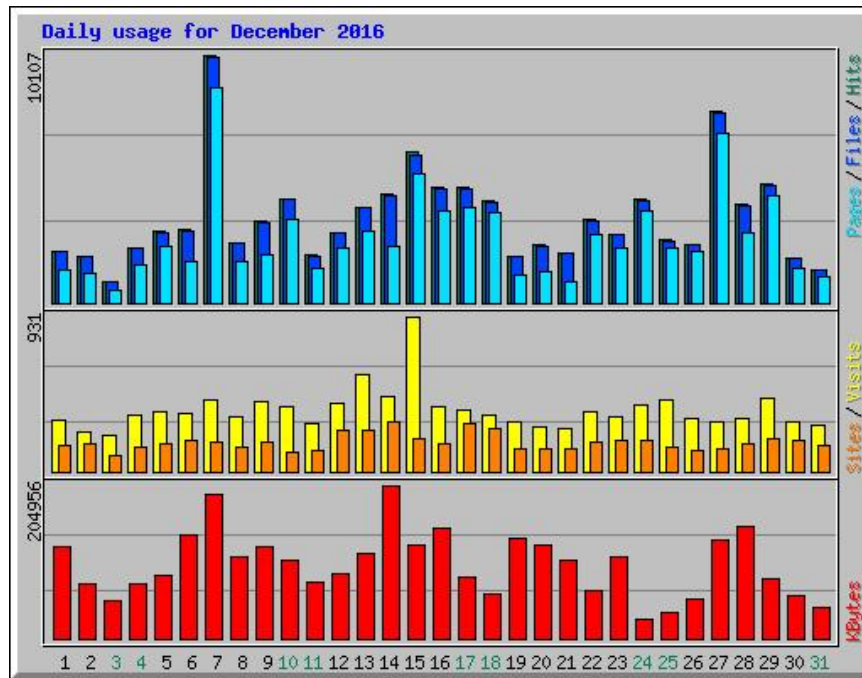

# Usage Statistics for b24.ee

Summary Period: December 2016  
Generated 01-Jan-2017 00:11 CET

[\[Daily Statistics\]](#) [\[Hourly Statistics\]](#) [\[URLs\]](#) [\[Entry\]](#) [\[Exit\]](#) [\[Sites\]](#) [\[Referrers\]](#) [\[Search\]](#) [\[Agents\]](#) [\[Countries\]](#)

Monthly Statistics for December 2016		
Total Hits	107391	
Total Files	106259	
Total Pages	83096	
Total Visits	11358	
Total KBytes	3077560	
Total Unique Sites	2099	
Total Unique URLs	1782	
Total Unique Referrers	343	
Total Unique User Agents	330	
	Avg	Max
Hits per Hour	144	2519
Hits per Day	3464	10107
Files per Day	3427	10019
Pages per Day	2680	8776
Sites per Day	67	301
Visits per Day	366	931
KBytes per Day	99276	204956
Hits by Response Code		
Code 200 - OK	98.95%	106259
Code 206 - Partial Content	0.03%	35
Code 301 - Moved Permanently	0.00%	5
Code 302 - Found	0.06%	60
Code 304 - Not Modified	0.36%	386
Code 401 - Unauthorized	0.00%	2
Code 403 - Forbidden	0.00%	1
Code 404 - Not Found	0.60%	641
Code 500 - Internal Server Error	0.00%	2