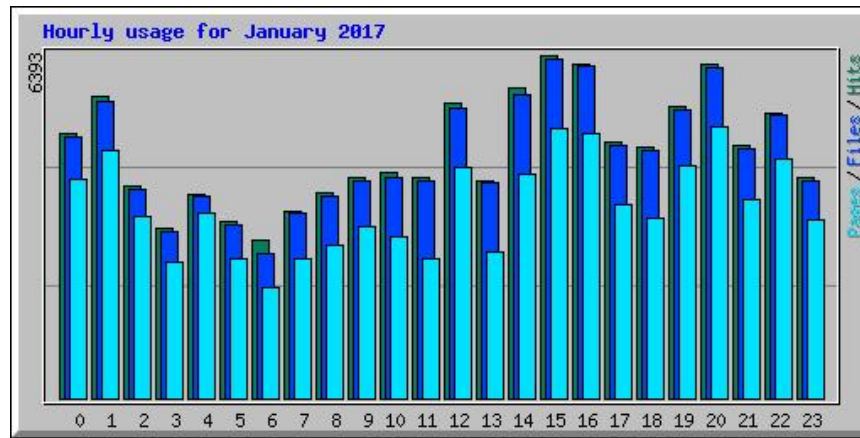

Hourly Statistics for January 2017												
Hour	Hits			Files			Pages			KBytes		
	Avg	Total		Avg	Total		Avg	Total		Avg	Total	
0	158	4915	4.44%	157	4871	4.47%	131	4090	4.76%	2554	79183	2.35%
1	181	5624	5.09%	178	5540	5.09%	149	4623	5.38%	2710	83995	2.49%
2	127	3948	3.57%	125	3905	3.59%	109	3400	3.96%	938	29089	0.86%
3	102	3172	2.87%	100	3114	2.86%	81	2520	2.93%	1505	46651	1.38%
4	122	3810	3.45%	121	3765	3.46%	110	3436	4.00%	1048	32502	0.96%
5	105	3284	2.97%	104	3239	2.97%	84	2611	3.04%	1669	51749	1.54%
6	95	2960	2.68%	86	2677	2.46%	66	2052	2.39%	2337	72448	2.15%
7	112	3489	3.16%	110	3439	3.16%	83	2595	3.02%	3353	103937	3.09%
8	123	3824	3.46%	120	3750	3.44%	92	2863	3.33%	4760	147552	4.38%
9	132	4116	3.72%	130	4041	3.71%	103	3196	3.72%	4705	145867	4.33%
10	135	4189	3.79%	132	4110	3.77%	97	3008	3.50%	6168	191223	5.68%
11	132	4103	3.71%	130	4056	3.72%	83	2586	3.01%	7320	226906	6.74%
12	176	5486	4.96%	173	5393	4.95%	138	4286	4.99%	6548	202982	6.03%
13	130	4046	3.66%	129	4004	3.68%	87	2727	3.17%	7188	222820	6.61%
14	186	5769	5.22%	182	5652	5.19%	134	4161	4.84%	8478	262817	7.80%
15	206	6393	5.78%	204	6324	5.81%	162	5026	5.85%	6242	193490	5.74%
16	200	6224	5.63%	199	6175	5.67%	158	4921	5.73%	6958	215683	6.40%
17	153	4772	4.32%	152	4714	4.33%	116	3599	4.19%	4508	139762	4.15%
18	150	4663	4.22%	148	4615	4.24%	107	3344	3.89%	6242	193499	5.74%
19	175	5437	4.92%	173	5378	4.94%	139	4334	5.05%	5509	170765	5.07%
20	200	6219	5.62%	198	6154	5.65%	162	5047	5.88%	4725	146475	4.35%
21	152	4718	4.27%	149	4644	4.26%	119	3701	4.31%	4796	148668	4.41%
22	171	5310	4.80%	170	5275	4.84%	144	4465	5.20%	5119	158689	4.71%
23	132	4109	3.72%	130	4054	3.72%	106	3310	3.85%	3284	101791	3.02%

Top 30 of 1516 Total URLs					
#	Hits	KBytes	URL		
1	71701	64.84%	368598	10.94%	/otsing
2	1658	1.50%	13452	0.40%	/
3	1620	1.47%	682	0.02%	/robots.txt
4	901	0.81%	1101	0.03%	/catalog/view/javascript/jquery/colorbox/colorbox.css
5	890	0.80%	1584	0.05%	/catalog/view/theme/default/stylesheet/fb_popup.css
6	889	0.80%	5649	0.17%	/catalog/view/javascript/jquery/ui/themes/ui-lightness/jquery-ui-1.8.16.custom.css
7	883	0.80%	1434	0.04%	/catalog/view/javascript/jquery/ui/external/jquery.cookie.js
8	876	0.79%	477	0.01%	/catalog/view/javascript/jquery/tabs.js
9	874	0.79%	7381	0.22%	/catalog/view/javascript/jquery/colorbox/jquery.colorbox.js
10	870	0.79%	1350	0.04%	/catalog/view/javascript/common.js