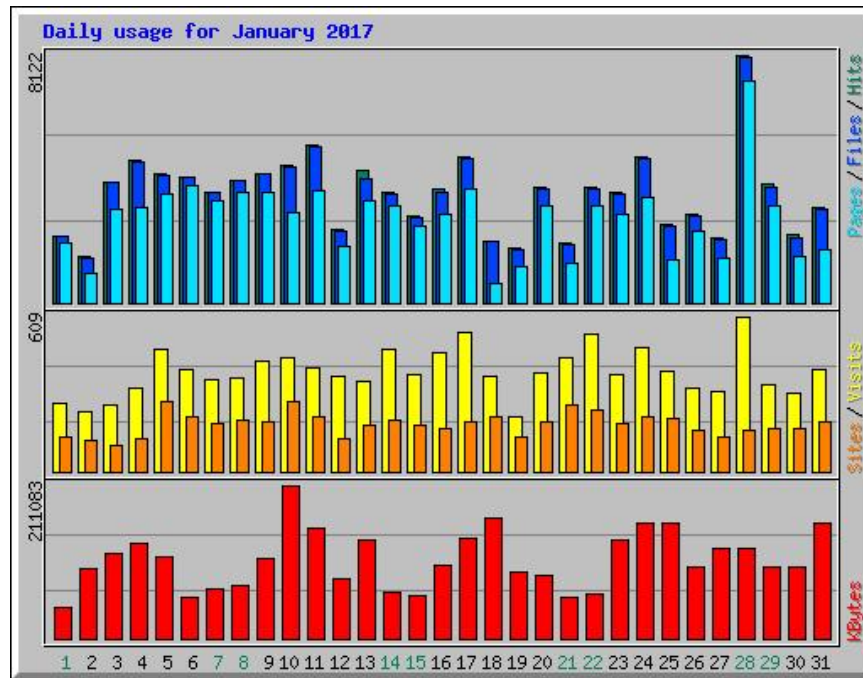

Usage Statistics for b24.ee

Summary Period: January 2017
Generated 01-Feb-2017 00:11 CET

[\[Daily Statistics\]](#) [\[Hourly Statistics\]](#) [\[URLs\]](#) [\[Entry\]](#) [\[Exit\]](#) [\[Sites\]](#) [\[Referrers\]](#) [\[Search\]](#) [\[Agents\]](#) [\[Countries\]](#)

Monthly Statistics for January 2017		
Total Hits	110580	
Total Files	108889	
Total Pages	85901	
Total Visits	12005	
Total KBytes	3368541	
Total Unique Sites	2105	
Total Unique URLs	1516	
Total Unique Referrers	352	
Total Unique User Agents	328	
	Avg	Max
Hits per Hour	148	1416
Hits per Day	3567	8122
Files per Day	3512	8014
Pages per Day	2771	7265
Sites per Day	67	277
Visits per Day	387	609
KBytes per Day	108663	211083
Hits by Response Code		
Code 200 - OK	98.47%	108889
Code 206 - Partial Content	0.03%	33
Code 301 - Moved Permanently	0.00%	1
Code 302 - Found	0.03%	35
Code 304 - Not Modified	0.83%	915
Code 403 - Forbidden	0.02%	17
Code 404 - Not Found	0.62%	687
Code 500 - Internal Server Error	0.00%	3