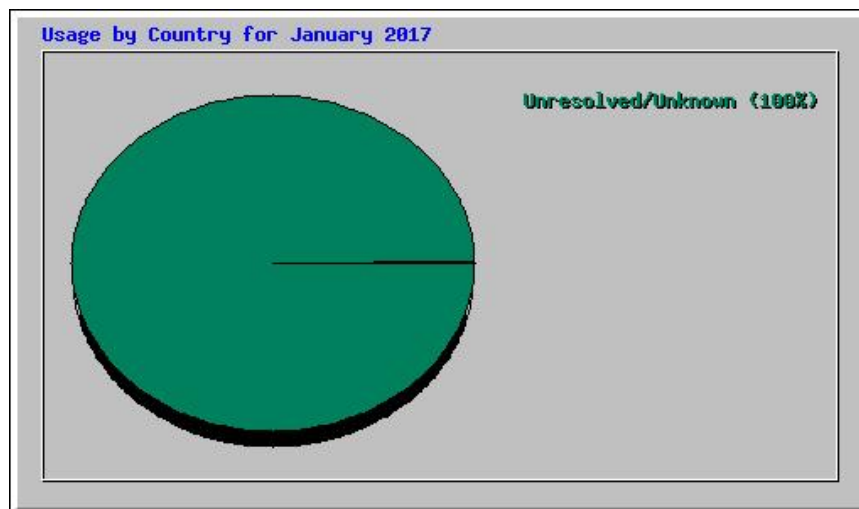

2	12499	11.30%	Mozilla/5.0 (compatible; MJ12bot/v1.4.7; http://mj12bot.com/)
3	5963	5.39%	Mozilla/5.0 (X11; Linux x86_64) AppleWebKit/537.36 (KHTML, like Gecko) Ubuntu Chromium/41.0.2272.76 Chrome/41.0.2272.76 Safari
4	5365	4.85%	Dolphin/1.4 (+http://otsing.delfi.ee/?c=crawler)
5	4864	4.40%	Mozilla/5.0 (compatible; bingbot/2.0; +http://www.bing.com/bingbot.htm)
6	3195	2.89%	Mozilla/5.0 (compatible; MegaIndex.ru/2.0; +http://megaindex.com/crawler)
7	3114	2.82%	Mozilla/5.0 (compatible; YandexImages/3.0; +http://yandex.com/bots)
8	2962	2.68%	Mozilla/5.0 (compatible; SemrushBot/1.2~bl; +http://www.semrush.com/bot.html)
9	2044	1.85%	Mozilla/5.0 (compatible; Googlebot/2.1; +http://www.google.com/bot.html)
10	2008	1.82%	Mozilla/5.0 (compatible; spbot/5.0.3; +http://OpenLinkProfiler.org/bot)
11	1994	1.80%	Mozilla/5.0 (compatible; AhrefsBot/5.2; +http://ahrefs.com/robot/)
12	1454	1.31%	Mozilla/4.0 (compatible; MSIE 6.0; Windows NT 5.1; SV1)
13	1341	1.21%	Nuhk/2.4 (+http://www.neti.ee/cgi-bin/abi/otsing.html)
14	1340	1.21%	Mozilla/5.0 (Windows NT 10.0; WOW64) AppleWebKit/537.36 (KHTML, like Gecko) Chrome/55.0.2883.87 Safari/537.36
15	1244	1.12%	ltx71 - (http://ltx71.com/)

Top 1 of 1 Total Countries							
#	Hits		Files		KBytes		Country
1	110580	100.00%	108922	100.03%	3368541	100.00%	Unresolved/Unknown