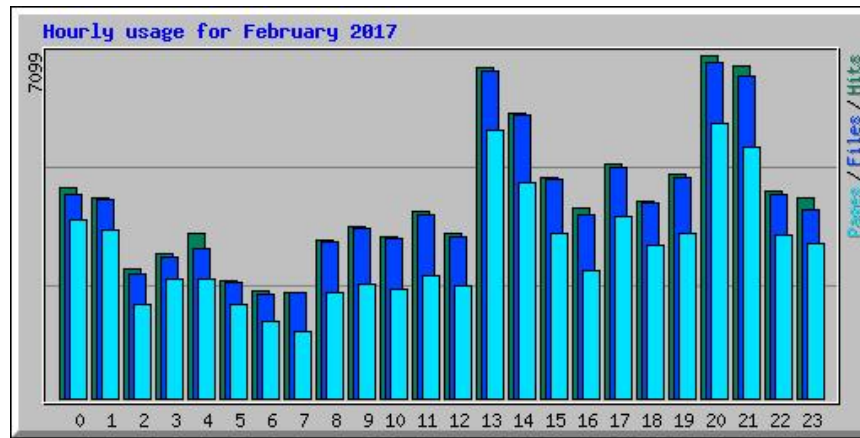

Hourly Statistics for February 2017												
Hour	Hits			Files			Pages			KBytes		
	Avg	Total		Avg	Total		Avg	Total		Avg	Total	
0	155	4364	4.41%	150	4209	4.34%	131	3692	4.96%	1847	51716	1.69%
1	148	4160	4.20%	146	4108	4.24%	124	3486	4.68%	2038	57073	1.87%
2	95	2669	2.70%	92	2585	2.67%	69	1934	2.60%	1535	42966	1.41%
3	106	2981	3.01%	104	2922	3.02%	87	2461	3.30%	1075	30089	0.99%
4	121	3394	3.43%	111	3110	3.21%	88	2464	3.31%	1699	47583	1.56%
5	87	2437	2.46%	85	2397	2.47%	69	1948	2.61%	1024	28670	0.94%
6	79	2220	2.24%	77	2158	2.23%	56	1586	2.13%	1948	54535	1.79%
7	78	2198	2.22%	77	2180	2.25%	49	1378	1.85%	3104	86926	2.85%
8	116	3266	3.30%	115	3224	3.33%	78	2188	2.94%	4937	138224	4.53%
9	126	3544	3.58%	125	3510	3.62%	84	2357	3.16%	7556	211579	6.93%
10	119	3337	3.37%	118	3305	3.41%	80	2250	3.02%	7152	200245	6.56%
11	138	3868	3.91%	136	3809	3.93%	90	2544	3.41%	7745	216864	7.10%
12	121	3399	3.43%	118	3330	3.44%	82	2320	3.11%	5073	142048	4.65%
13	243	6826	6.90%	241	6765	6.98%	197	5543	7.44%	8407	235390	7.71%
14	210	5903	5.97%	208	5841	6.03%	159	4472	6.00%	8528	238777	7.82%
15	163	4566	4.61%	161	4524	4.67%	122	3423	4.59%	5935	166171	5.44%
16	139	3917	3.96%	135	3807	3.93%	94	2651	3.56%	5945	166451	5.45%
17	172	4843	4.89%	171	4790	4.94%	134	3759	5.05%	5853	163894	5.37%
18	144	4059	4.10%	143	4028	4.16%	112	3160	4.24%	5318	148904	4.88%
19	165	4625	4.67%	163	4581	4.73%	122	3426	4.60%	6705	187747	6.15%
20	253	7099	7.17%	247	6937	7.16%	202	5671	7.61%	5781	161862	5.30%
21	245	6883	6.96%	238	6677	6.89%	185	5189	6.96%	3587	100444	3.29%
22	152	4274	4.32%	150	4204	4.34%	121	3390	4.55%	4323	121048	3.96%
23	147	4127	4.17%	139	3905	4.03%	114	3217	4.32%	1969	55121	1.80%

Top 30 of 1391 Total URLs					
#	Hits	KBytes	URL		
1	64064	64.74%	436165	14.28%	/otsing
2	2338	2.36%	965	0.03%	/robots.txt
3	1488	1.50%	12354	0.40%	/
4	772	0.78%	39656	1.30%	/catalog/view/javascript/jquery/ui/jquery-ui-1.8.16.custom.min.js
5	770	0.78%	4850	0.16%	/catalog/view/javascript/jquery/ui/themes/ui-lightness/jquery-ui-1.8.16.custom.css
6	766	0.77%	6462	0.21%	/catalog/view/javascript/jquery/colorbox/jquery.colorbox.js
7	765	0.77%	1353	0.04%	/catalog/view/theme/default/stylesheet/fb_popup.css
8	760	0.77%	925	0.03%	/catalog/view/javascript/jquery/colorbox/colorbox.css
9	759	0.77%	413	0.01%	/catalog/view/javascript/jquery/tabs.js
10	759	0.77%	1231	0.04%	/catalog/view/javascript/jquery/ui/external/jquery.cookie.js