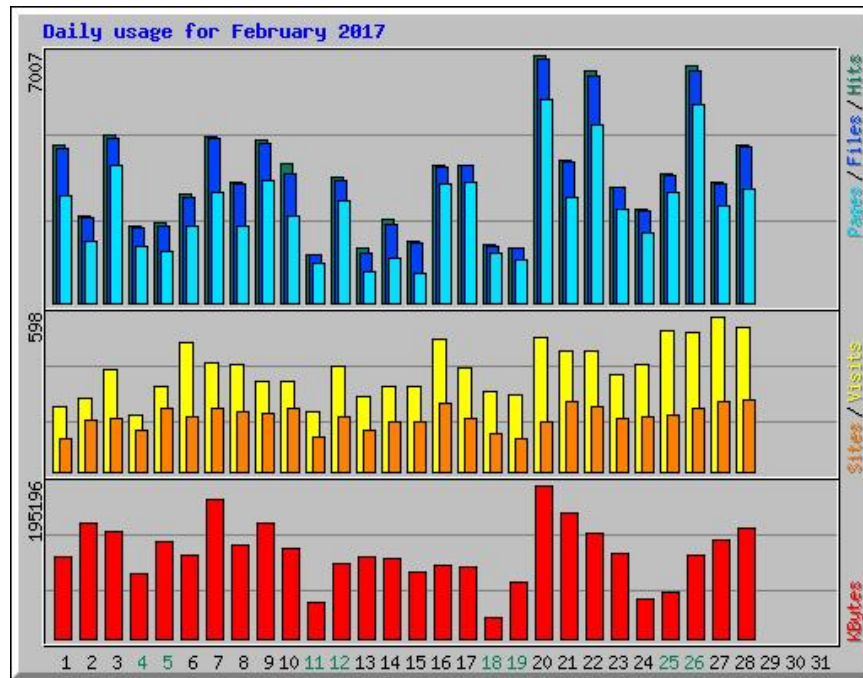

Usage Statistics for b24.ee

Summary Period: February 2017
Generated 01-Mar-2017 01:12 EET

[\[Daily Statistics\]](#) [\[Hourly Statistics\]](#) [\[URLs\]](#) [\[Entry\]](#) [\[Exit\]](#) [\[Sites\]](#) [\[Referrers\]](#) [\[Search\]](#) [\[Agents\]](#) [\[Countries\]](#)

Monthly Statistics for February 2017		
Total Hits	98959	
Total Files	96906	
Total Pages	74509	
Total Visits	10995	
Total KBytes	3054330	
Total Unique Sites	2145	
Total Unique URLs	1391	
Total Unique Referrers	323	
Total Unique User Agents	398	
	Avg	Max
Hits per Hour	147	2193
Hits per Day	3534	7007
Files per Day	3460	6880
Pages per Day	2661	5729
Sites per Day	76	276
Visits per Day	392	598
KBytes per Day	109083	195196
Hits by Response Code		
Code 200 - OK	97.93%	96906
Code 206 - Partial Content	0.04%	39
Code 301 - Moved Permanently	0.00%	2
Code 302 - Found	0.03%	32
Code 304 - Not Modified	1.01%	998
Code 403 - Forbidden	0.01%	6
Code 404 - Not Found	0.99%	976