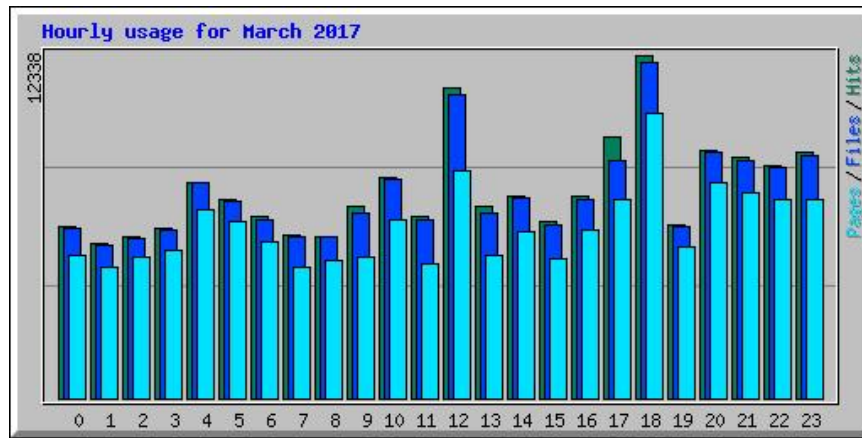

Hourly Statistics for March 2017												
Hour	Hits			Files			Pages			KBytes		
	Avg	Total		Avg	Total		Avg	Total		Avg	Total	
0	199	6192	3.44%	197	6111	3.46%	165	5121	3.47%	4326	134117	3.03%
1	178	5537	3.08%	177	5488	3.11%	152	4722	3.20%	2740	84951	1.92%
2	188	5829	3.24%	185	5761	3.27%	164	5100	3.46%	2209	68483	1.55%
3	197	6108	3.40%	195	6045	3.43%	172	5332	3.61%	3295	102140	2.31%
4	250	7759	4.32%	249	7724	4.38%	218	6762	4.58%	3244	100551	2.27%
5	229	7119	3.96%	227	7065	4.00%	204	6334	4.29%	2694	83515	1.89%
6	209	6506	3.62%	207	6432	3.65%	180	5604	3.80%	2763	85644	1.93%
7	188	5844	3.25%	186	5781	3.28%	152	4714	3.19%	4025	124767	2.82%
8	187	5824	3.24%	186	5778	3.28%	158	4926	3.34%	4930	152840	3.45%
9	222	6883	3.83%	215	6676	3.78%	163	5068	3.43%	7064	218980	4.94%
10	256	7944	4.42%	254	7875	4.46%	205	6384	4.33%	10371	321504	7.26%
11	210	6519	3.63%	206	6416	3.64%	156	4850	3.29%	8238	255391	5.76%
12	360	11163	6.21%	351	10887	6.17%	264	8199	5.56%	12309	381571	8.61%
13	221	6878	3.83%	213	6631	3.76%	165	5137	3.48%	8143	252440	5.70%
14	234	7269	4.04%	232	7200	4.08%	193	5983	4.05%	7999	247962	5.60%
15	204	6336	3.52%	201	6258	3.55%	162	5022	3.40%	7466	231433	5.22%
16	233	7243	4.03%	229	7123	4.04%	195	6049	4.10%	6495	201337	4.54%
17	303	9413	5.24%	275	8543	4.84%	229	7121	4.83%	8987	278589	6.29%
18	398	12338	6.86%	388	12056	6.83%	330	10258	6.95%	8218	254750	5.75%
19	200	6218	3.46%	198	6147	3.48%	174	5419	3.67%	4126	127903	2.89%
20	288	8930	4.97%	285	8849	5.02%	249	7745	5.25%	6733	208708	4.71%
21	280	8688	4.83%	276	8567	4.86%	238	7381	5.00%	6125	189869	4.29%
22	269	8363	4.65%	267	8278	4.69%	231	7171	4.86%	5343	165645	3.74%
23	285	8861	4.93%	281	8721	4.94%	231	7165	4.86%	5074	157292	3.55%

Top 30 of 1671 Total URLs					
#	Hits	KBytes		URL	
1	129063	71.80%	1062788	23.99%	/otsing
2	4240	2.36%	1740	0.04%	/robots.txt
3	1980	1.10%	16768	0.38%	/
4	1241	0.69%	9830	0.22%	/ehitus
5	932	0.52%	51070	1.15%	/catalog/view/javascript/jquery/ui/jquery-ui-1.8.16.custom.min.js
6	896	0.50%	1445	0.03%	/catalog/view/javascript/common.js
7	896	0.50%	495	0.01%	/catalog/view/javascript/jquery/tabs.js
8	884	0.49%	2329	0.05%	/banner/banners.min.js
9	883	0.49%	5942	0.13%	/catalog/view/javascript/jquery/ui/themes/ui-lightness/jquery-ui-1.8.16.custom.css
10	878	0.49%	7706	0.17%	/catalog/view/javascript/jquery/colorbox/jquery.colorbox.js