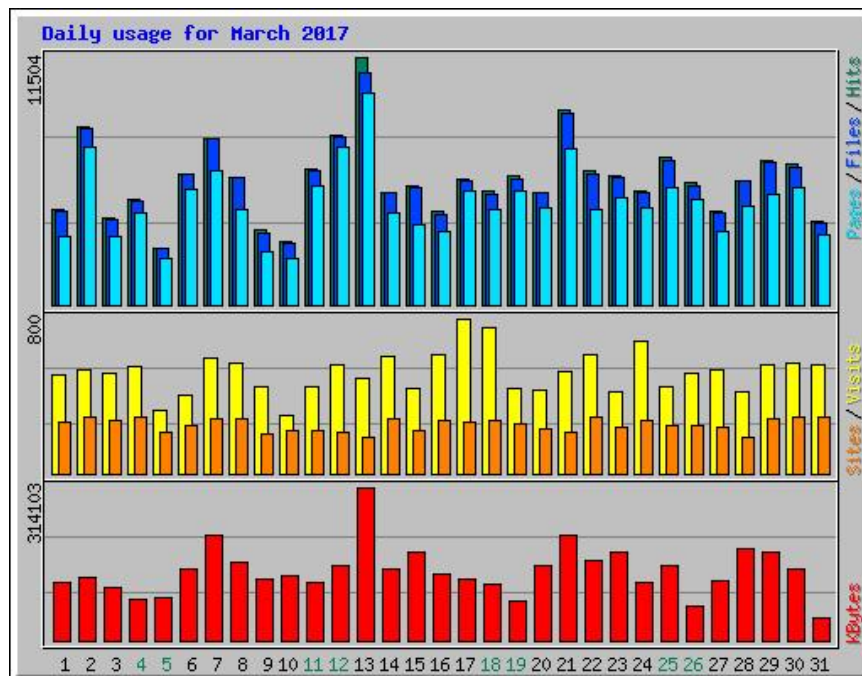

Usage Statistics for b24.ee

Summary Period: March 2017
Generated 01-Apr-2017 00:13 EEST

[\[Daily Statistics\]](#) [\[Hourly Statistics\]](#) [\[URLs\]](#) [\[Entry\]](#) [\[Exit\]](#) [\[Sites\]](#) [\[Referrers\]](#) [\[Search\]](#) [\[Agents\]](#) [\[Countries\]](#)

Monthly Statistics for March 2017		
Total Hits	179764	
Total Files	176412	
Total Pages	147567	
Total Visits	16065	
Total KBytes	4430384	
Total Unique Sites	2908	
Total Unique URLs	1671	
Total Unique Referrers	509	
Total Unique User Agents	471	
	Avg	Max
Hits per Hour	241	3153
Hits per Day	5798	11504
Files per Day	5690	10789
Pages per Day	4760	9848
Sites per Day	93	294
Visits per Day	518	800
KBytes per Day	142916	314103
Hits by Response Code		
Code 200 - OK	98.14%	176412
Code 206 - Partial Content	0.37%	657
Code 302 - Found	0.03%	53
Code 304 - Not Modified	0.72%	1294
Code 403 - Forbidden	0.02%	27
Code 404 - Not Found	0.73%	1320
Code 500 - Internal Server Error	0.00%	1