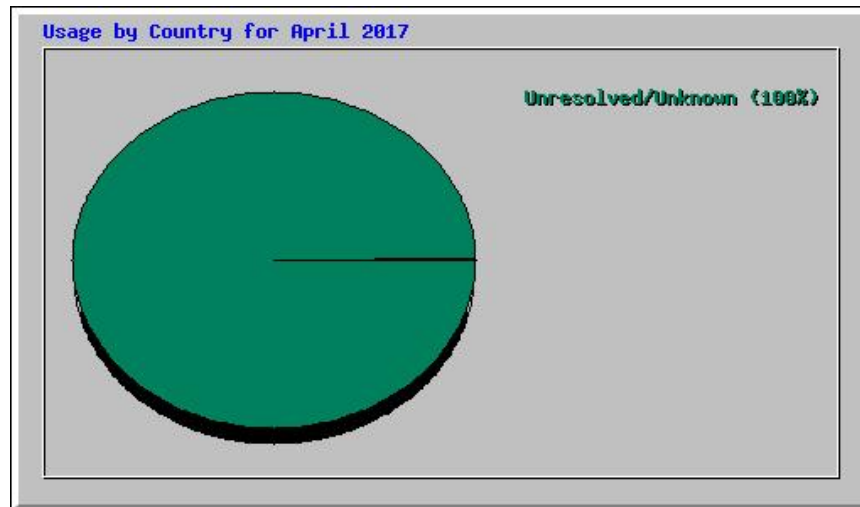

10	3574	2.30%	Mozilla/5.0 (compatible; Linkbot/1.0; +http://ir.ee/linkbot)
11	3391	2.18%	Mozilla/5.0 (compatible; AhrefsBot/5.2; +http://ahrefs.com/robot/)
12	2319	1.49%	Mozilla/5.0 (compatible; bingbot/2.0; +http://www.bing.com/bingbot.htm)
13	2006	1.29%	Mozilla/5.0 (compatible; spbot/5.0.3; +http://OpenLinkProfiler.org/bot)
14	1800	1.16%	Mozilla/5.0 (compatible; Googlebot/2.1; +http://www.google.com/bot.html)
15	1263	0.81%	Mozilla/5.0 (iPhone; CPU iPhone OS 8_1 like Mac OS X) AppleWebKit/600.1.4 (KHTML, like Gecko) Version/8.0 Mobile/12B411 Safari

Top 1 of 1 Total Countries						
#	Hits		Files		KBytes	Country
1	155305	100.00%	151833	100.04%	3409903	100.00%|Unresolved/Unknown

Generated by [Webalizer Version 2.21](#)