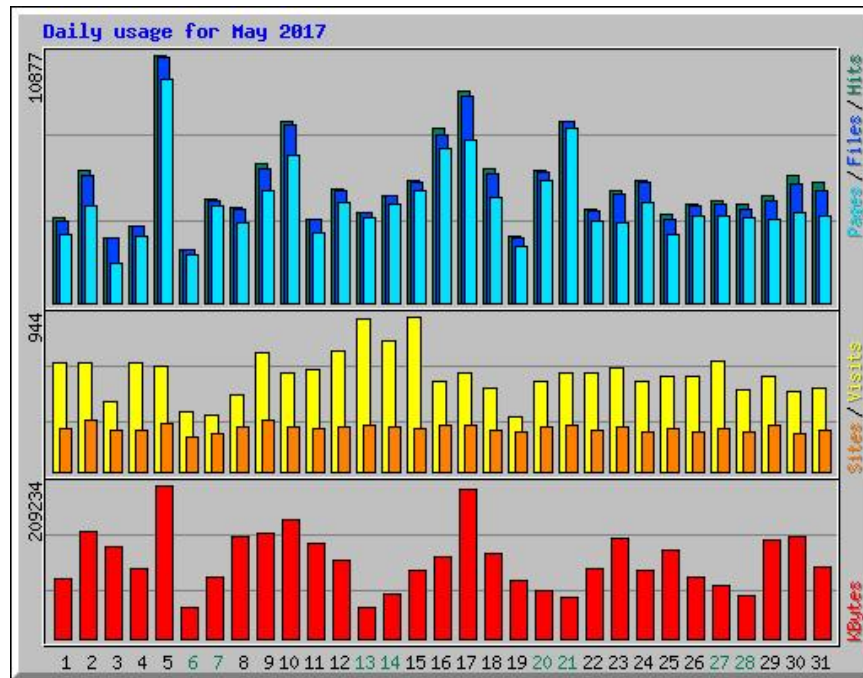

Usage Statistics for b24.ee

Summary Period: May 2017

Generated 01-Jun-2017 00:14 EEST

[\[Daily Statistics\]](#) [\[Hourly Statistics\]](#) [\[URLs\]](#) [\[Entry\]](#) [\[Exit\]](#) [\[Sites\]](#) [\[Referrers\]](#) [\[Search\]](#) [\[Agents\]](#) [\[Countries\]](#)

Monthly Statistics for May 2017		
Total Hits	160981	
Total Files	156983	
Total Pages	134823	
Total Visits	18297	
Total KBytes	3331241	
Total Unique Sites	2458	
Total Unique URLs	1414	
Total Unique Referrers	327	
Total Unique User Agents	351	
	Avg	Max
Hits per Hour	216	4169
Hits per Day	5192	10877
Files per Day	5063	10795
Pages per Day	4349	9836
Sites per Day	79	310
Visits per Day	590	944
KBytes per Day	107459	209234
Hits by Response Code		
Code 200 - OK	97.52%	156983
Code 206 - Partial Content	0.04%	72
Code 301 - Moved Permanently	0.00%	4
Code 302 - Found	0.02%	32
Code 304 - Not Modified	1.52%	2444
Code 403 - Forbidden	0.02%	28
Code 404 - Not Found	0.88%	1418