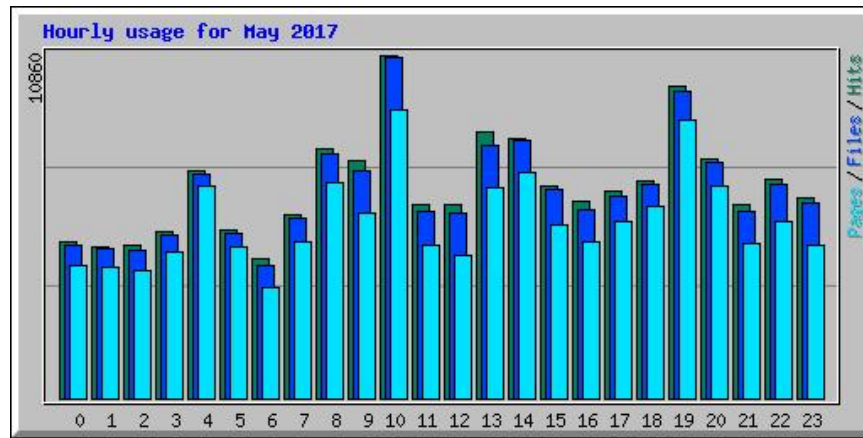

Hourly Statistics for May 2017												
Hour	Hits			Files			Pages			KBytes		
	Avg	Total		Avg	Total		Avg	Total		Avg	Total	
0	159	4936	3.07%	155	4815	3.07%	135	4185	3.10%	2621	81258	2.44%
1	155	4807	2.99%	152	4733	3.01%	133	4149	3.08%	2635	81670	2.45%
2	156	4837	3.00%	151	4696	2.99%	130	4054	3.01%	1730	53623	1.61%
3	170	5288	3.28%	166	5165	3.29%	148	4618	3.43%	1535	47573	1.43%
4	232	7208	4.48%	229	7110	4.53%	216	6703	4.97%	2042	63301	1.90%
5	172	5335	3.31%	168	5229	3.33%	154	4775	3.54%	1639	50795	1.52%
6	141	4399	2.73%	135	4188	2.67%	113	3508	2.60%	2076	64371	1.93%
7	187	5826	3.62%	183	5699	3.63%	159	4932	3.66%	3207	99414	2.98%
8	254	7877	4.89%	249	7744	4.93%	219	6807	5.05%	5771	178898	5.37%
9	243	7535	4.68%	231	7183	4.58%	188	5838	4.33%	7362	228207	6.85%
10	350	10860	6.75%	347	10763	6.86%	294	9135	6.78%	8375	259611	7.79%
11	197	6117	3.80%	190	5910	3.76%	156	4841	3.59%	5963	184866	5.55%
12	197	6107	3.79%	189	5865	3.74%	146	4539	3.37%	6362	197230	5.92%
13	271	8415	5.23%	257	7990	5.09%	215	6686	4.96%	6129	189995	5.70%
14	265	8237	5.12%	262	8149	5.19%	229	7120	5.28%	8114	251536	7.55%
15	216	6701	4.16%	212	6597	4.20%	176	5478	4.06%	5525	171260	5.14%
16	201	6254	3.88%	192	5967	3.80%	159	4947	3.67%	5143	159421	4.79%
17	210	6539	4.06%	206	6390	4.07%	180	5600	4.15%	3489	108145	3.25%
18	221	6857	4.26%	217	6755	4.30%	195	6069	4.50%	4335	134385	4.03%
19	318	9880	6.14%	313	9718	6.19%	284	8815	6.54%	5336	165414	4.97%
20	243	7560	4.70%	240	7454	4.75%	215	6691	4.96%	4516	139997	4.20%
21	197	6112	3.80%	191	5937	3.78%	157	4873	3.61%	5246	162617	4.88%
22	223	6938	4.31%	217	6747	4.30%	180	5594	4.15%	4096	126977	3.81%
23	205	6356	3.95%	199	6179	3.94%	156	4866	3.61%	4215	130678	3.92%

Top 30 of 1414 Total URLs				
#	Hits	KBytes	URL	
1	119416	794210	/otsing	74.18% 23.84%
2	2166	18845	/	1.35% 0.57%
3	1983	843	/robots.txt	1.23% 0.03%
4	1108	7938	/ehitus	0.69% 0.24%
5	808	5340	/catalog/view/javascript/jquery/ui/themes/ui-lightness/jquery-ui-1.8.16.custom.css	0.50% 0.16%
6	806	1007	/catalog/view/javascript/jquery/colorbox/colorbox.css	0.50% 0.03%
7	806	1464	/catalog/view/theme/default/stylesheet/fb_popup.css	0.50% 0.04%
8	799	6922	/catalog/view/javascript/jquery/colorbox/jquery.colorbox.js	0.50% 0.21%
9	797	1317	/catalog/view/javascript/jquery/ui/external/jquery.cookie.js	0.50% 0.04%
10	792	1261	/catalog/view/javascript/common.js	0.49% 0.04%