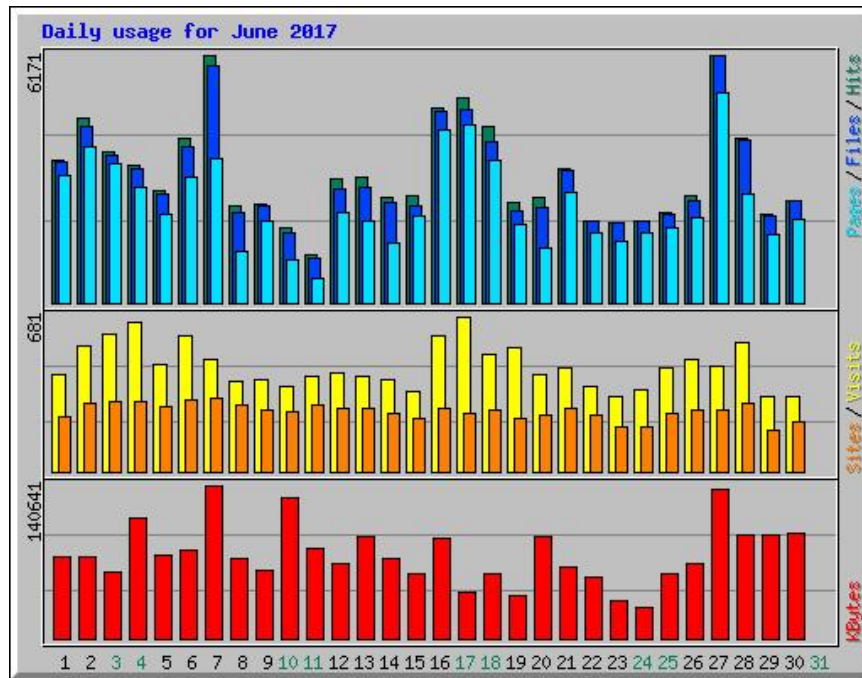

Usage Statistics for b24.ee

Summary Period: June 2017
Generated 01-Jul-2017 00:13 EEST

[\[Daily Statistics\]](#) [\[Hourly Statistics\]](#) [\[URLs\]](#) [\[Entry\]](#) [\[Exit\]](#) [\[Sites\]](#) [\[Referrers\]](#) [\[Search\]](#) [\[Agents\]](#) [\[Countries\]](#)

Monthly Statistics for June 2017		
Total Hits	96554	
Total Files	92745	
Total Pages	74238	
Total Visits	13770	
Total KBytes	2327621	
Total Unique Sites	2136	
Total Unique URLs	1548	
Total Unique Referrers	266	
Total Unique User Agents	300	
	Avg	Max
Hits per Hour	134	1174
Hits per Day	3218	6171
Files per Day	3091	6151
Pages per Day	2474	5207
Sites per Day	71	322
Visits per Day	459	681
KBytes per Day	77587	140641
Hits by Response Code		
Code 200 - OK	96.06%	92745
Code 206 - Partial Content	0.05%	48
Code 301 - Moved Permanently	0.01%	8
Code 302 - Found	0.05%	53
Code 304 - Not Modified	2.43%	2351
Code 401 - Unauthorized	0.01%	8
Code 403 - Forbidden	0.10%	100
Code 404 - Not Found	1.26%	1221
Code 500 - Internal Server Error	0.02%	20