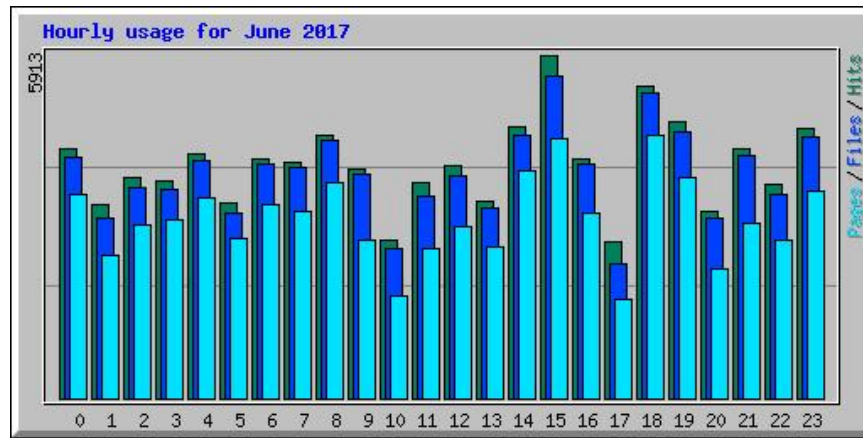

Hourly Statistics for June 2017												
Hour	Hits			Files			Pages			KBytes		
	Avg	Total	4.46%	Avg	Total	4.47%	Avg	Total	4.74%	Avg	Total	2.83%
0	143	4307	4.46%	138	4148	4.47%	117	3522	4.74%	2197	65923	2.83%
1	110	3322	3.44%	103	3114	3.36%	82	2468	3.32%	2086	62582	2.69%
2	126	3789	3.92%	121	3641	3.93%	99	2976	4.01%	2292	68762	2.95%
3	124	3733	3.87%	120	3609	3.89%	102	3060	4.12%	1701	51038	2.19%
4	140	4209	4.36%	136	4101	4.42%	114	3443	4.64%	2196	65873	2.83%
5	112	3361	3.48%	105	3179	3.43%	91	2739	3.69%	1412	42366	1.82%
6	137	4133	4.28%	134	4020	4.33%	110	3325	4.48%	2815	84463	3.63%
7	135	4052	4.20%	132	3969	4.28%	107	3225	4.34%	2416	72476	3.11%
8	150	4521	4.68%	148	4443	4.79%	123	3715	5.00%	3136	94077	4.04%
9	131	3949	4.09%	128	3865	4.17%	91	2735	3.68%	4746	142371	6.12%
10	90	2725	2.82%	86	2581	2.78%	59	1776	2.39%	2563	76889	3.30%
11	124	3721	3.85%	115	3472	3.74%	85	2568	3.46%	4661	139836	6.01%
12	133	4002	4.14%	128	3843	4.14%	98	2956	3.98%	4114	123427	5.30%
13	112	3388	3.51%	108	3264	3.52%	86	2596	3.50%	2961	88820	3.82%
14	155	4661	4.83%	150	4527	4.88%	130	3920	5.28%	3648	109447	4.70%
15	197	5913	6.12%	184	5535	5.97%	148	4467	6.02%	5559	166777	7.17%
16	137	4123	4.27%	134	4026	4.34%	105	3179	4.28%	5570	167092	7.18%
17	89	2681	2.78%	77	2313	2.49%	56	1704	2.30%	3304	99115	4.26%
18	179	5380	5.57%	174	5247	5.66%	150	4523	6.09%	4144	124331	5.34%
19	158	4756	4.93%	152	4579	4.94%	126	3794	5.11%	2765	82948	3.56%
20	106	3209	3.32%	103	3094	3.34%	74	2233	3.01%	2745	82359	3.54%
21	143	4304	4.46%	139	4187	4.51%	100	3009	4.05%	3811	114317	4.91%
22	122	3678	3.81%	116	3496	3.77%	91	2730	3.68%	2666	79995	3.44%
23	154	4637	4.80%	149	4492	4.84%	119	3575	4.82%	4078	122338	5.26%

Top 30 of 1548 Total URLs					
#	Hits	KBytes	URL		
1	62555	64.79%	428725	18.42%	/otsing
2	2857	2.96%	1190	0.05%	/robots.txt
3	2275	2.36%	18000	0.77%	/
4	624	0.65%	5566	0.24%	/catalog/view/javascript/jquery/colorbox/jquery.colorbox.js
5	617	0.64%	1036	0.04%	/catalog/view/javascript/jquery/ui/external/jquery.cookie.js
6	612	0.63%	33388	1.43%	/catalog/view/javascript/jquery/ui/jquery-ui-1.8.16.custom.min.js
7	611	0.63%	978	0.04%	/catalog/view/javascript/common.js
8	607	0.63%	338	0.01%	/catalog/view/javascript/jquery/tabs.js
9	597	0.62%	1581	0.07%	/banner/banners.min.js
10	574	0.59%	717	0.03%	/catalog/view/javascript/jquery/colorbox/colorbox.css