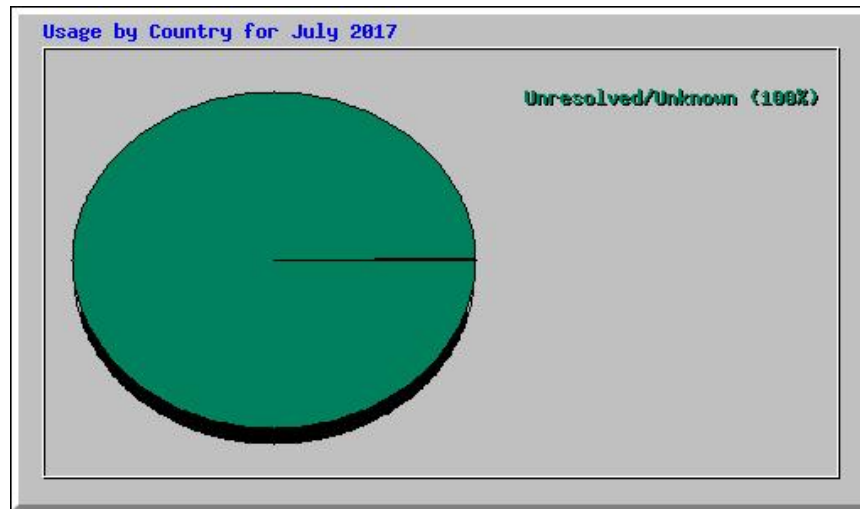

13	1174	1.23%	Mozilla/5.0 (Windows NT 10.0; Win64; x64) AppleWebKit/537.36 (KHTML, like Gecko) Chrome/59.0.3071.115 Safari/537.36
14	1119	1.17%	Mozilla/5.0 (compatible; Googlebot/2.1; +http://www.google.com/bot.html)
15	788	0.82%	Nuhk/2.4 (+http://www.neti.ee/cgi-bin/abi/otsing.html)

Top 1 of 1 Total Countries							
#	Hits		Files		KBytes		Country
1	95734	100.00%	93615	100.02%	2207429	100.00%	Unresolved/Unknown

Generated by [Webalizer Version 2.21](#)