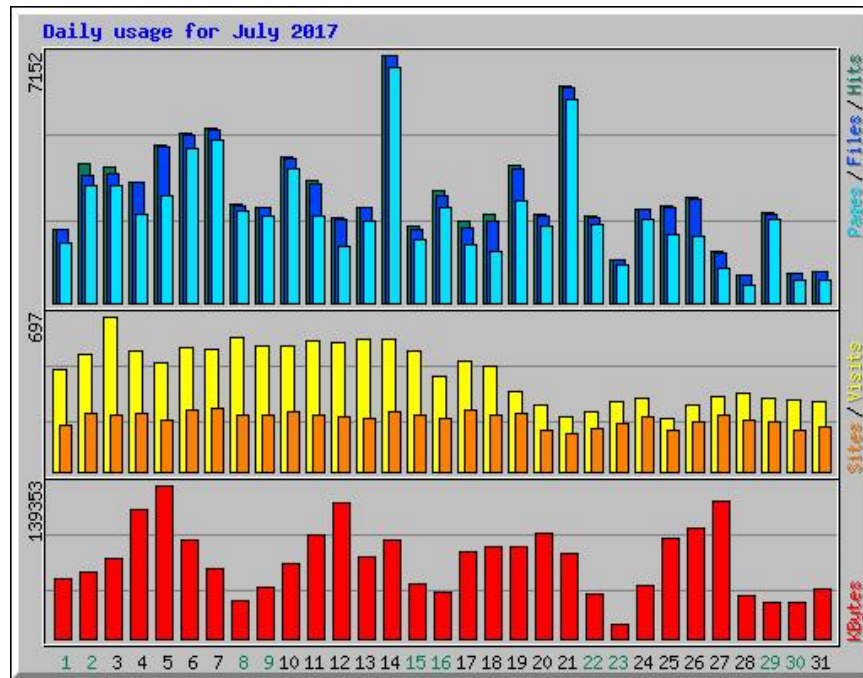

Usage Statistics for b24.ee

Summary Period: July 2017
Generated 01-Aug-2017 00:19 EEST

[\[Daily Statistics\]](#) [\[Hourly Statistics\]](#) [\[URLs\]](#) [\[Entry\]](#) [\[Exit\]](#) [\[Sites\]](#) [\[Referrers\]](#) [\[Search\]](#) [\[Agents\]](#) [\[Countries\]](#)

Monthly Statistics for July 2017		
Total Hits	95734	
Total Files	93592	
Total Pages	79199	
Total Visits	13759	
Total KBytes	2207429	
Total Unique Sites	2084	
Total Unique URLs	1471	
Total Unique Referrers	316	
Total Unique User Agents	270	
.	Avg	Max
Hits per Hour	128	1806
Hits per Day	3088	7152
Files per Day	3019	7109
Pages per Day	2554	6792
Sites per Day	67	285
Visits per Day	443	697
KBytes per Day	71207	139353
Hits by Response Code		
Code 200 - OK	97.76%	93592
Code 206 - Partial Content	0.02%	23
Code 301 - Moved Permanently	0.01%	13
Code 302 - Found	0.03%	27
Code 304 - Not Modified	1.19%	1137
Code 401 - Unauthorized	0.00%	2
Code 403 - Forbidden	0.02%	17
Code 404 - Not Found	0.89%	851
Code 500 - Internal Server Error	0.08%	72