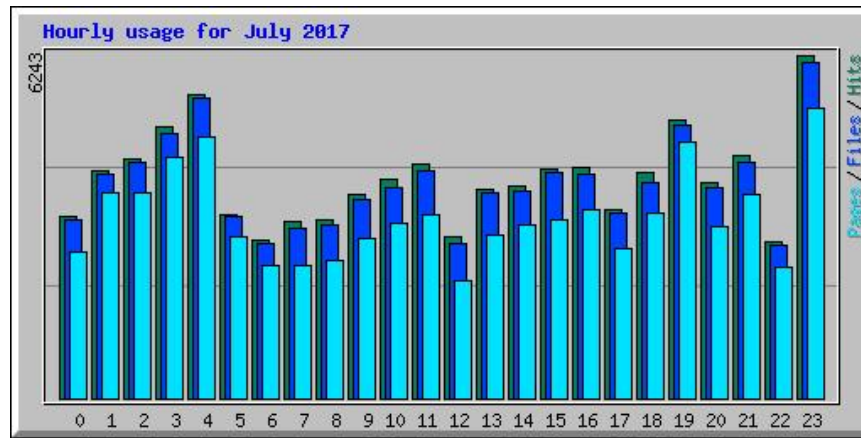

Hourly Statistics for July 2017												
Hour	Hits			Files			Pages			KBytes		
	Avg	Total	3.45%	Avg	Total	3.47%	Avg	Total	3.36%	Avg	Total	2.76%
0	106	3299	3.45%	104	3245	3.47%	85	2660	3.36%	1963	60852	2.76%
1	133	4142	4.33%	131	4064	4.34%	120	3743	4.73%	1241	38465	1.74%
2	140	4349	4.54%	138	4305	4.60%	121	3751	4.74%	1950	60464	2.74%
3	158	4928	5.15%	155	4815	5.14%	141	4391	5.54%	2290	70977	3.22%
4	178	5531	5.78%	176	5459	5.83%	152	4737	5.98%	2423	75127	3.40%
5	107	3344	3.49%	106	3293	3.52%	95	2948	3.72%	1398	43326	1.96%
6	92	2867	2.99%	90	2805	3.00%	77	2416	3.05%	1953	60540	2.74%
7	103	3203	3.35%	100	3101	3.31%	78	2427	3.06%	2093	64895	2.94%
8	104	3244	3.39%	101	3148	3.36%	80	2509	3.17%	2743	85040	3.85%
9	119	3693	3.86%	116	3610	3.86%	93	2896	3.66%	4651	144171	6.53%
10	128	3980	4.16%	123	3838	4.10%	103	3198	4.04%	3077	95384	4.32%
11	137	4250	4.44%	133	4134	4.42%	107	3333	4.21%	4580	141992	6.43%
12	94	2926	3.06%	90	2809	3.00%	69	2149	2.71%	4147	128548	5.82%
13	122	3794	3.96%	120	3741	4.00%	96	2980	3.76%	4067	126068	5.71%
14	124	3848	4.02%	121	3776	4.03%	101	3139	3.96%	3355	103996	4.71%
15	134	4179	4.37%	132	4106	4.39%	104	3240	4.09%	4937	153051	6.93%
16	135	4192	4.38%	131	4090	4.37%	110	3440	4.34%	2840	88043	3.99%
17	110	3425	3.58%	108	3360	3.59%	88	2735	3.45%	2734	84754	3.84%
18	132	4096	4.28%	126	3923	4.19%	108	3358	4.24%	2888	89537	4.06%
19	163	5054	5.28%	160	4970	5.31%	150	4665	5.89%	1685	52230	2.37%
20	126	3906	4.08%	123	3814	4.08%	101	3131	3.95%	3491	108207	4.90%
21	141	4398	4.59%	138	4304	4.60%	119	3709	4.68%	3638	112783	5.11%
22	91	2843	2.97%	89	2776	2.97%	76	2380	3.01%	1223	37906	1.72%
23	201	6243	6.52%	196	6106	6.52%	169	5264	6.65%	5841	181072	8.20%

Top 30 of 1471 Total URLs					
#	Hits	KBytes	URL		
1	68341	71.39%	416011	18.85%	/otsing
2	2106	2.20%	876	0.04%	/robots.txt
3	1732	1.81%	18178	0.82%	/
4	694	0.72%	4650	0.21%	/ehitus
5	570	0.60%	732	0.03%	/catalog/view/javascript/jquery/colorbox/colorbox.css
6	564	0.59%	5195	0.24%	/catalog/view/javascript/jquery/colorbox/jquery.colorbox.js
7	560	0.58%	3694	0.17%	/catalog/view/javascript/jquery/ui/themes/ui-lightness/jquery-ui-1.8.16.custom.css
8	559	0.58%	1023	0.05%	/catalog/view/theme/default/stylesheet/fb_popup.css
9	541	0.57%	913	0.04%	/catalog/view/javascript/jquery/ui/external/jquery.cookie.js
10	538	0.56%	29127	1.32%	/catalog/view/javascript/jquery/ui/jquery-ui-1.8.16.custom.min.js