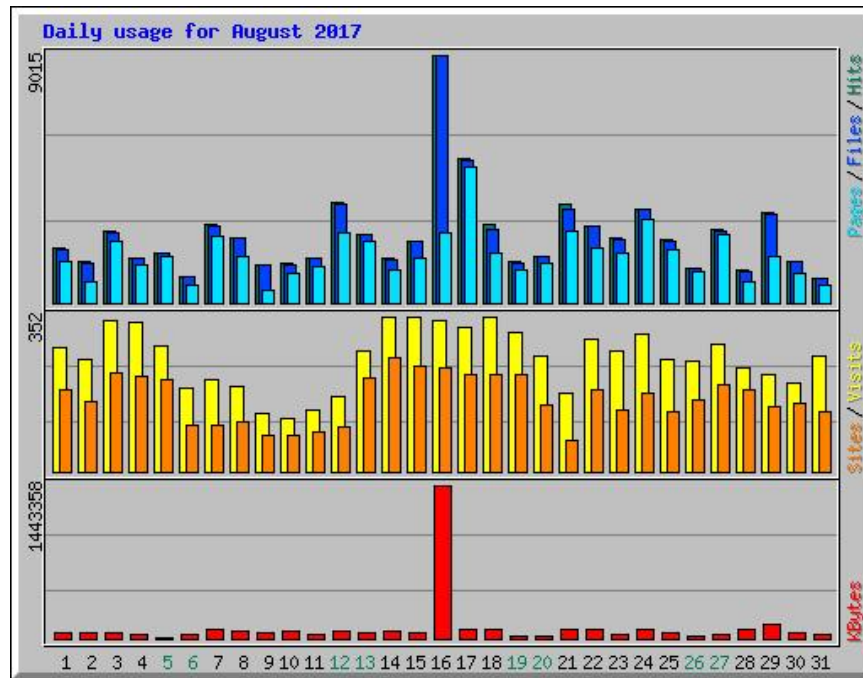

# Usage Statistics for b24.ee

Summary Period: August 2017  
Generated 01-Sep-2017 00:14 EEST

[\[Daily Statistics\]](#) [\[Hourly Statistics\]](#) [\[URLs\]](#) [\[Entry\]](#) [\[Exit\]](#) [\[Sites\]](#) [\[Referrers\]](#) [\[Search\]](#) [\[Agents\]](#) [\[Countries\]](#)

Monthly Statistics for August 2017		
Total Hits	75677	
Total Files	74431	
Total Pages	53985	
Total Visits	7944	
Total KBytes	3251134	
Total Unique Sites	1925	
Total Unique URLs	1883	
Total Unique Referrers	253	
Total Unique User Agents	270	
	Avg	Max
Hits per Hour	101	2437
Hits per Day	2441	9015
Files per Day	2401	8985
Pages per Day	1741	4933
Sites per Day	62	258
Visits per Day	256	352
KBytes per Day	104875	1443358
Hits by Response Code		
Code 200 - OK	98.35%	74431
Code 206 - Partial Content	0.03%	20
Code 301 - Moved Permanently	0.01%	5
Code 302 - Found	0.04%	32
Code 304 - Not Modified	0.08%	59
Code 403 - Forbidden	0.03%	24
Code 404 - Not Found	1.46%	1104
Code 500 - Internal Server Error	0.00%	2