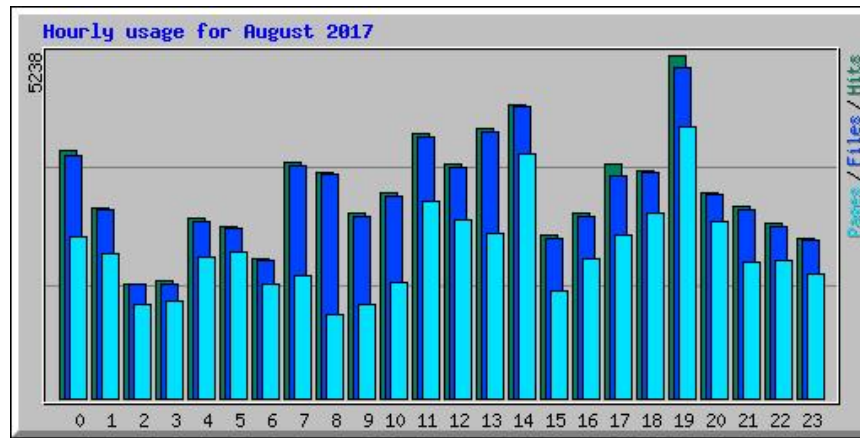

Hourly Statistics for August 2017												
Hour	Hits			Files			Pages			KBytes		
	Avg	Total	%	Avg	Total	%	Avg	Total	%	Avg	Total	%
0	121	3770	4.98%	119	3706	4.98%	79	2460	4.56%	2281	70715	2.18%
1	93	2901	3.83%	92	2869	3.85%	71	2216	4.10%	1635	50698	1.56%
2	56	1754	2.32%	55	1733	2.33%	46	1429	2.65%	613	19006	0.58%
3	57	1786	2.36%	56	1747	2.35%	47	1479	2.74%	711	22055	0.68%
4	88	2753	3.64%	87	2704	3.63%	69	2147	3.98%	1164	36072	1.11%
5	84	2616	3.46%	83	2592	3.48%	72	2236	4.14%	883	27385	0.84%
6	68	2123	2.81%	67	2095	2.81%	56	1740	3.22%	1010	31295	0.96%
7	115	3594	4.75%	114	3559	4.78%	60	1874	3.47%	12511	387855	11.93%
8	110	3436	4.54%	110	3419	4.59%	41	1272	2.36%	16532	512489	15.76%
9	91	2830	3.74%	89	2784	3.74%	46	1439	2.67%	10690	331403	10.19%
10	100	3130	4.14%	99	3094	4.16%	56	1766	3.27%	9066	281046	8.64%
11	129	4028	5.32%	128	3983	5.35%	97	3011	5.58%	6694	207504	6.38%
12	115	3569	4.72%	113	3529	4.74%	87	2717	5.03%	4232	131177	4.03%
13	132	4117	5.44%	131	4070	5.47%	80	2506	4.64%	5121	158743	4.88%
14	144	4486	5.93%	143	4452	5.98%	120	3725	6.90%	3903	120982	3.72%
15	80	2493	3.29%	78	2442	3.28%	53	1649	3.05%	5115	158563	4.88%
16	91	2825	3.73%	89	2772	3.72%	68	2130	3.95%	3193	98993	3.04%
17	115	3577	4.73%	109	3384	4.55%	80	2484	4.60%	3388	105033	3.23%
18	111	3468	4.58%	111	3445	4.63%	91	2821	5.23%	2191	67917	2.09%
19	168	5238	6.92%	162	5041	6.77%	133	4148	7.68%	2951	91486	2.81%
20	101	3146	4.16%	100	3114	4.18%	86	2687	4.98%	2030	62938	1.94%
21	94	2921	3.86%	92	2870	3.86%	66	2067	3.83%	3608	111837	3.44%
22	86	2668	3.53%	84	2616	3.51%	67	2097	3.88%	2104	65230	2.01%
23	78	2448	3.23%	77	2411	3.24%	60	1885	3.49%	3249	100713	3.10%

Top 30 of 1883 Total URLs					
#	Hits	KBytes	URL		
1	45077	59.56%	361742	11.13%	/otsing
2	1931	2.55%	797	0.02%	/robots.txt
3	1623	2.14%	16541	0.51%	/
4	781	1.03%	7173	0.22%	/catalog/view/javascript/jquery/colorbox/jquery.colorbox.js
5	774	1.02%	1002	0.03%	/catalog/view/javascript/jquery/colorbox/colorbox.css
6	752	0.99%	1272	0.04%	/catalog/view/javascript/jquery/ui/external/jquery.cookie.js
7	751	0.99%	41538	1.28%	/catalog/view/javascript/jquery/ui/jquery-ui-1.8.16.custom.min.js
8	749	0.99%	1388	0.04%	/catalog/view/theme/default/stylesheets/fb_popup.css
9	745	0.98%	4974	0.15%	/catalog/view/javascript/jquery/ui/themes/ui-lightness/jquery-ui-1.8.16.custom.css
10	741	0.98%	1206	0.04%	/catalog/view/javascript/common.js