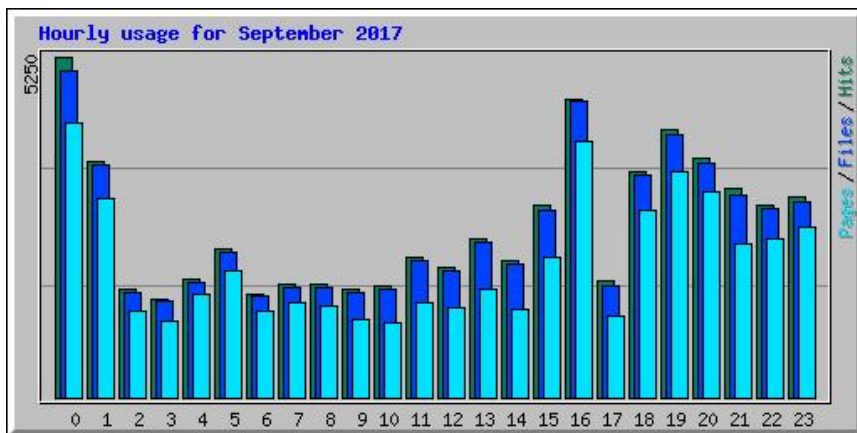

Daily Statistics for September 2017												
Day	Hits		Files		Pages		Visits		Sites		KBytes	
1	2907	4.60%	2869	4.64%	2549	5.08%	239	3.13%	157	7.57%	69411	4.18%
2	848	1.34%	816	1.32%	643	1.28%	213	2.79%	132	6.36%	34473	2.08%
3	5191	8.21%	5002	8.09%	4267	8.50%	221	2.89%	136	6.55%	132363	7.98%
4	2316	3.66%	2272	3.67%	1986	3.96%	257	3.36%	150	7.23%	61386	3.70%
5	1790	2.83%	1747	2.82%	759	1.51%	204	2.67%	146	7.04%	76576	4.62%
6	2307	3.65%	2269	3.67%	1651	3.29%	229	3.00%	160	7.71%	69425	4.18%
7	1835	2.90%	1792	2.90%	1549	3.09%	222	2.90%	156	7.52%	38038	2.29%
8	1776	2.81%	1757	2.84%	1468	2.93%	258	3.37%	111	5.35%	44635	2.69%
9	899	1.42%	853	1.38%	657	1.31%	238	3.11%	131	6.31%	25463	1.53%
10	2534	4.01%	2498	4.04%	2243	4.47%	289	3.78%	164	7.90%	56836	3.43%
11	2950	4.67%	2804	4.53%	2599	5.18%	266	3.48%	163	7.86%	40809	2.46%
12	1805	2.86%	1744	2.82%	841	1.68%	257	3.36%	154	7.42%	68471	4.13%
13	2375	3.76%	2336	3.78%	1967	3.92%	231	3.02%	141	6.80%	67184	4.05%
14	2942	4.65%	2861	4.63%	2520	5.02%	360	4.71%	177	8.53%	79856	4.81%
15	2015	3.19%	1972	3.19%	1734	3.46%	256	3.35%	143	6.89%	60904	3.67%
16	2413	3.82%	2367	3.83%	2251	4.49%	243	3.18%	154	7.42%	22194	1.34%
17	1085	1.72%	1041	1.68%	828	1.65%	237	3.10%	119	5.73%	42706	2.57%
18	990	1.57%	924	1.49%	562	1.12%	249	3.26%	155	7.47%	59175	3.57%
19	2276	3.60%	2264	3.66%	1310	2.61%	202	2.64%	133	6.41%	88958	5.36%
20	2905	4.59%	2895	4.68%	2398	4.78%	305	3.99%	175	8.43%	58861	3.55%
21	1163	1.84%	1159	1.87%	946	1.89%	286	3.74%	180	8.67%	32478	1.96%
22	1829	2.89%	1807	2.92%	1635	3.26%	263	3.44%	179	8.63%	25111	1.51%
23	1301	2.06%	1258	2.03%	1146	2.28%	267	3.49%	191	9.20%	20819	1.25%
24	1571	2.48%	1532	2.48%	1362	2.71%	300	3.92%	190	9.16%	27881	1.68%
25	2362	3.74%	2335	3.78%	2048	4.08%	281	3.68%	165	7.95%	53190	3.21%
26	2178	3.45%	2139	3.46%	1083	2.16%	317	4.15%	216	10.41%	75582	4.56%
27	2998	4.74%	2958	4.78%	2333	4.65%	244	3.19%	155	7.47%	93652	5.64%
28	1690	2.67%	1660	2.68%	1359	2.71%	261	3.41%	160	7.71%	64342	3.88%
29	1914	3.03%	1890	3.06%	1627	3.24%	281	3.68%	142	6.84%	36189	2.18%
30	2057	3.25%	2030	3.28%	1851	3.69%	268	3.51%	179	8.63%	32292	1.95%

Hourly Statistics for September 2017												
Hour	Hits			Files			Pages			KBytes		
	Avg	Total		Avg	Total		Avg	Total		Avg	Total	
0	175	5250	8.30%	168	5043	8.15%	141	4232	8.43%	3106	93181	5.62%
1	121	3641	5.76%	119	3592	5.81%	102	3072	6.12%	2412	72350	4.36%
2	55	1656	2.62%	53	1619	2.62%	44	1344	2.68%	833	24980	1.51%
3	50	1519	2.40%	49	1479	2.39%	39	1173	2.34%	663	19893	1.20%