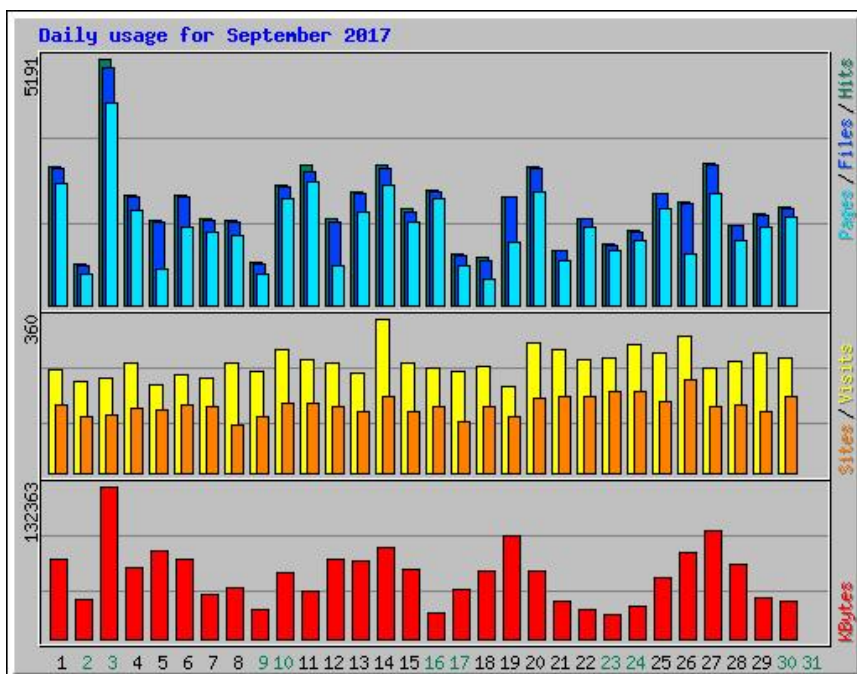

Usage Statistics for b24.ee

Summary Period: September 2017
Generated 01-Oct-2017 00:13 EEST

[\[Daily Statistics\]](#) [\[Hourly Statistics\]](#) [\[URLs\]](#) [\[Entry\]](#) [\[Exit\]](#) [\[Sites\]](#) [\[Referrers\]](#) [\[Search\]](#) [\[Agents\]](#) [\[Countries\]](#)

Monthly Statistics for September 2017		
Total Hits	63222	
Total Files	61851	
Total Pages	50172	
Total Visits	7646	
Total KBytes	1659260	
Total Unique Sites	2075	
Total Unique URLs	1191	
Total Unique Referrers	374	
Total Unique User Agents	263	
	Avg	Max
Hits per Hour	87	2879
Hits per Day	2107	5191
Files per Day	2061	5002
Pages per Day	1672	4267
Sites per Day	69	216
Visits per Day	254	360
KBytes per Day	55309	132363
Hits by Response Code		
Code 200 - OK	97.83%	61851
Code 206 - Partial Content	0.01%	8
Code 301 - Moved Permanently	0.02%	12
Code 302 - Found	0.03%	21
Code 304 - Not Modified	0.29%	183
Code 403 - Forbidden	0.02%	13
Code 404 - Not Found	1.79%	1134