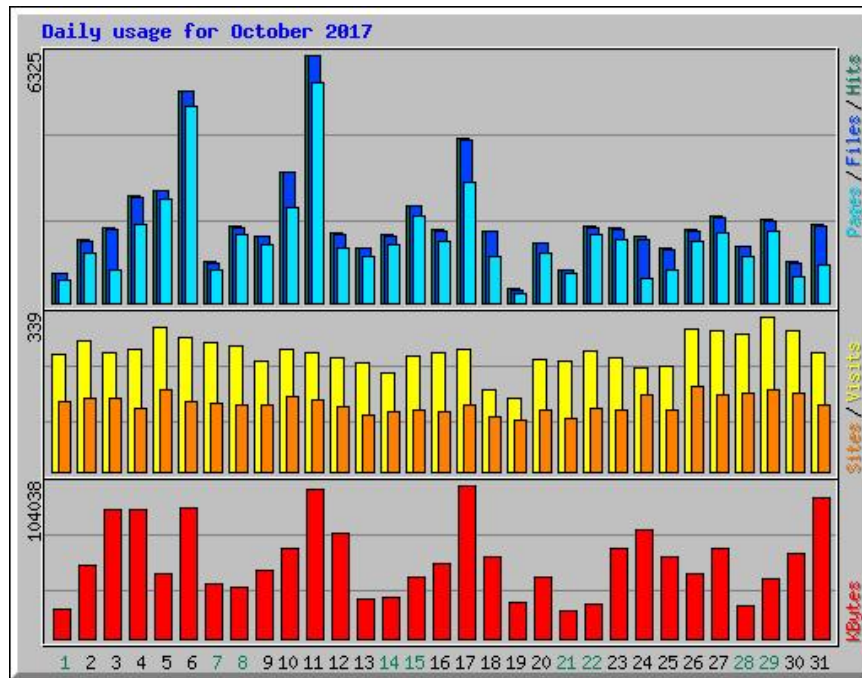

Usage Statistics for b24.ee

Summary Period: October 2017
Generated 01-Nov-2017 00:13 EET

[\[Daily Statistics\]](#) [\[Hourly Statistics\]](#) [\[URLs\]](#) [\[Entry\]](#) [\[Exit\]](#) [\[Sites\]](#) [\[Referrers\]](#) [\[Search\]](#) [\[Agents\]](#) [\[Countries\]](#)

Monthly Statistics for October 2017		
Total Hits	65483	
Total Files	64409	
Total Pages	51619	
Total Visits	8042	
Total KBytes	1658368	
Total Unique Sites	2048	
Total Unique URLs	1116	
Total Unique Referrers	308	
Total Unique User Agents	224	
	Avg	Max
Hits per Hour	88	1818
Hits per Day	2112	6325
Files per Day	2077	6288
Pages per Day	1665	5594
Sites per Day	66	187
Visits per Day	259	339
KBytes per Day	53496	104038
Hits by Response Code		
Code 200 - OK	98.36%	64409
Code 206 - Partial Content	0.03%	21
Code 301 - Moved Permanently	0.01%	7
Code 302 - Found	0.03%	20
Code 304 - Not Modified	0.02%	12
Code 403 - Forbidden	0.04%	26
Code 404 - Not Found	1.51%	988