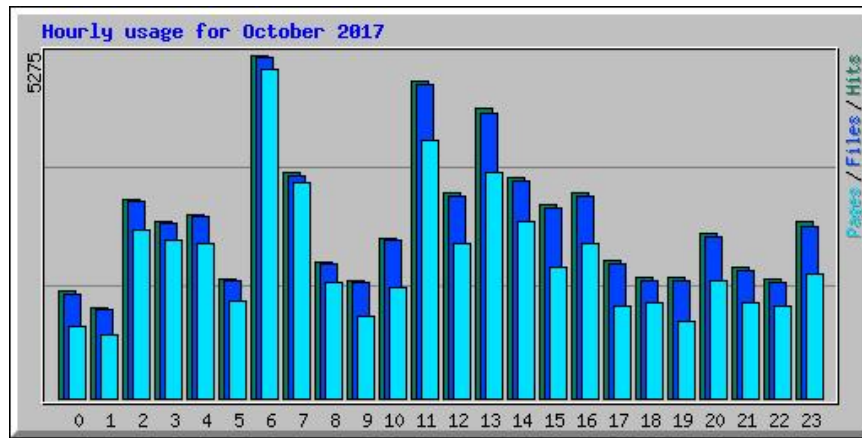

Hourly Statistics for October 2017												
Hour	Hits			Files			Pages			KBytes		
	Avg	Total		Avg	Total		Avg	Total		Avg	Total	
0	53	1644	2.51%	51	1594	2.47%	35	1096	2.12%	953	29545	1.78%
1	44	1394	2.13%	43	1354	2.10%	31	964	1.87%	1284	39819	2.40%
2	98	3065	4.68%	97	3034	4.71%	83	2578	4.99%	1364	42269	2.55%
3	87	2727	4.16%	87	2698	4.19%	78	2422	4.69%	1037	32144	1.94%
4	91	2827	4.32%	90	2802	4.35%	76	2376	4.60%	1058	32809	1.98%
5	59	1836	2.80%	57	1797	2.79%	48	1489	2.88%	798	24740	1.49%
6	170	5275	8.06%	169	5244	8.14%	162	5046	9.78%	1733	53726	3.24%
7	111	3470	5.30%	110	3429	5.32%	106	3314	6.42%	715	22172	1.34%
8	67	2091	3.19%	66	2066	3.21%	57	1782	3.45%	1493	46297	2.79%
9	58	1809	2.76%	57	1776	2.76%	40	1270	2.46%	2947	91346	5.51%
10	79	2459	3.76%	78	2425	3.77%	54	1702	3.30%	4161	128995	7.78%
11	156	4860	7.42%	155	4818	7.48%	127	3959	7.67%	3887	120505	7.27%
12	101	3158	4.82%	100	3112	4.83%	76	2375	4.60%	3569	110639	6.67%
13	143	4446	6.79%	141	4381	6.80%	111	3459	6.70%	5213	161601	9.74%
14	109	3391	5.18%	107	3344	5.19%	87	2725	5.28%	3341	103573	6.25%
15	95	2967	4.53%	93	2911	4.52%	65	2024	3.92%	3678	114024	6.88%
16	101	3148	4.81%	99	3093	4.80%	76	2381	4.61%	2641	81861	4.94%
17	68	2122	3.24%	66	2074	3.22%	45	1412	2.74%	2542	78799	4.75%
18	59	1848	2.82%	58	1801	2.80%	47	1479	2.87%	1260	39066	2.36%
19	59	1848	2.82%	57	1797	2.79%	38	1183	2.29%	1962	60819	3.67%
20	81	2533	3.87%	79	2479	3.85%	57	1797	3.48%	2368	73409	4.43%
21	65	2026	3.09%	63	1969	3.06%	47	1462	2.83%	2068	64105	3.87%
22	58	1820	2.78%	57	1767	2.74%	45	1407	2.73%	1459	45224	2.73%
23	87	2719	4.15%	85	2644	4.11%	61	1917	3.71%	1964	60881	3.67%

Top 30 of 1116 Total URLs					
#	Hits	KBytes	URL		
1	43444	66.34%	294876	17.78%	/otsing
2	1990	3.04%	18119	1.09%	/
3	1682	2.57%	705	0.04%	/robots.txt
4	582	0.89%	5327	0.32%	/catalog/view/javascript/jquery/colorbox/jquery.colorbox.js
5	576	0.88%	746	0.04%	/catalog/view/javascript/jquery/colorbox/colorbox.css
6	573	0.88%	32149	1.94%	/catalog/view/javascript/jquery/ui/jquery-ui-1.8.16.custom.min.js
7	565	0.86%	961	0.06%	/catalog/view/javascript/jquery/ui/external/jquery.cookie.js
8	560	0.86%	1043	0.06%	/catalog/view/theme/default/stylesheet/fb_popup.css
9	547	0.84%	892	0.05%	/catalog/view/javascript/common.js
10	546	0.83%	3588	0.22%	/catalog/view/javascript/jquery/ui/themes/ui-lightness/jquery-ui-1.8.16.custom.css