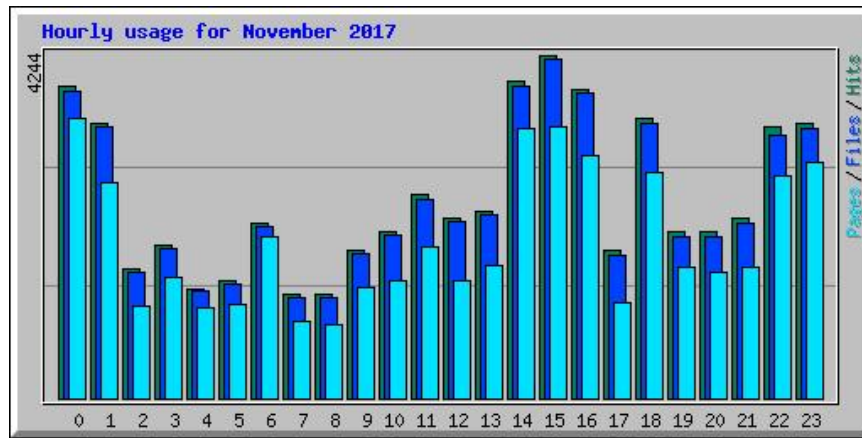

Hourly Statistics for November 2017												
Hour	Hits			Files			Pages			KBytes		
	Avg	Total	6.47%	Avg	Total	6.49%	Avg	Total	7.37%	Avg	Total	
0	128	3860	6.47%	126	3788	6.49%	115	3450	7.37%	1429	42860	2.58%
1	113	3394	5.69%	111	3347	5.74%	89	2676	5.72%	1590	47715	2.88%
2	53	1604	2.69%	52	1560	2.67%	37	1129	2.41%	718	21546	1.30%
3	62	1886	3.16%	61	1856	3.18%	49	1492	3.19%	709	21269	1.28%
4	45	1352	2.27%	43	1318	2.26%	37	1125	2.40%	629	18879	1.14%
5	48	1449	2.43%	47	1417	2.43%	38	1163	2.48%	1083	32497	1.96%
6	72	2162	3.63%	70	2120	3.63%	66	1991	4.25%	1038	31153	1.88%
7	42	1287	2.16%	41	1250	2.14%	31	945	2.02%	1431	42916	2.59%
8	43	1291	2.17%	41	1242	2.13%	30	914	1.95%	1964	58927	3.55%
9	61	1831	3.07%	59	1796	3.08%	45	1370	2.93%	2920	87608	5.28%
10	68	2052	3.44%	66	2008	3.44%	48	1458	3.11%	3827	114806	6.92%
11	84	2521	4.23%	81	2457	4.21%	62	1863	3.98%	4032	120962	7.29%
12	74	2231	3.74%	72	2180	3.74%	48	1458	3.11%	3932	117969	7.11%
13	77	2316	3.88%	75	2266	3.88%	54	1640	3.50%	3915	117457	7.08%
14	130	3927	6.59%	128	3854	6.61%	111	3337	7.13%	3609	108260	6.53%
15	141	4244	7.12%	139	4182	7.17%	111	3356	7.17%	4009	120274	7.25%
16	127	3825	6.42%	125	3767	6.46%	100	3003	6.41%	3241	97241	5.86%
17	60	1822	3.06%	58	1767	3.03%	39	1182	2.52%	2892	86770	5.23%
18	115	3460	5.80%	113	3400	5.83%	93	2795	5.97%	2201	66045	3.98%
19	68	2057	3.45%	66	1993	3.42%	53	1610	3.44%	1902	57047	3.44%
20	68	2064	3.46%	66	1999	3.43%	52	1564	3.34%	2588	77632	4.68%
21	74	2230	3.74%	72	2169	3.72%	54	1629	3.48%	2365	70951	4.28%
22	112	3362	5.64%	108	3260	5.59%	91	2756	5.89%	1702	51071	3.08%
23	113	3397	5.70%	111	3336	5.72%	97	2917	6.23%	1572	47175	2.84%

Top 30 of 1108 Total URLs					
#	Hits	KBytes	URL		
1	39804	66.76%	230682	13.90%	/otsing
2	1517	2.54%	16612	1.00%	/
3	1301	2.18%	570	0.03%	/robots.txt
4	528	0.89%	30368	1.83%	/catalog/view/javascript/jquery/ui/jquery-ui-1.8.16.custom.min.js
5	527	0.88%	4790	0.29%	/catalog/view/javascript/jquery/colorbox/jquery.colorbox.js
6	519	0.87%	672	0.04%	/catalog/view/javascript/jquery/colorbox/colorbox.css
7	515	0.86%	980	0.06%	/catalog/view/theme/default/stylesheet/fb_popup.css
8	511	0.86%	834	0.05%	/catalog/view/javascript/common.js
9	509	0.85%	1358	0.08%	/banner/banners.min.js
10	508	0.85%	853	0.05%	/catalog/view/javascript/jquery/ui/external/jquery.cookie.js