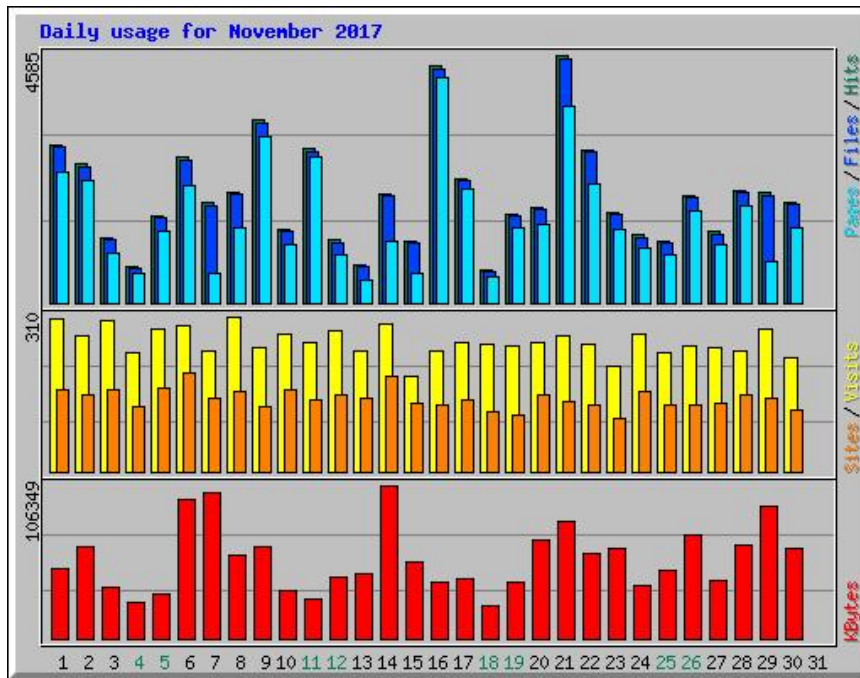

Usage Statistics for b24.ee

Summary Period: November 2017
Generated 01-Dec-2017 00:13 EET

[\[Daily Statistics\]](#) [\[Hourly Statistics\]](#) [\[URLs\]](#) [\[Entry\]](#) [\[Exit\]](#) [\[Sites\]](#) [\[Referrers\]](#) [\[Search\]](#) [\[Agents\]](#) [\[Countries\]](#)

Monthly Statistics for November 2017		
Total Hits	59624	
Total Files	58332	
Total Pages	46823	
Total Visits	7766	
Total KBytes	1659031	
Total Unique Sites	2006	
Total Unique URLs	1108	
Total Unique Referrers	267	
Total Unique User Agents	233	
	Avg	Max
Hits per Hour	82	1800
Hits per Day	1987	4585
Files per Day	1944	4517
Pages per Day	1560	4151
Sites per Day	66	198
Visits per Day	258	310
KBytes per Day	55301	106349
Hits by Response Code		
Code 200 - OK	97.83%	58332
Code 206 - Partial Content	0.06%	33
Code 301 - Moved Permanently	0.03%	16
Code 302 - Found	0.05%	28
Code 304 - Not Modified	0.09%	51
Code 401 - Unauthorized	0.00%	2
Code 403 - Forbidden	0.02%	14
Code 404 - Not Found	1.56%	932
Code 500 - Internal Server Error	0.36%	216