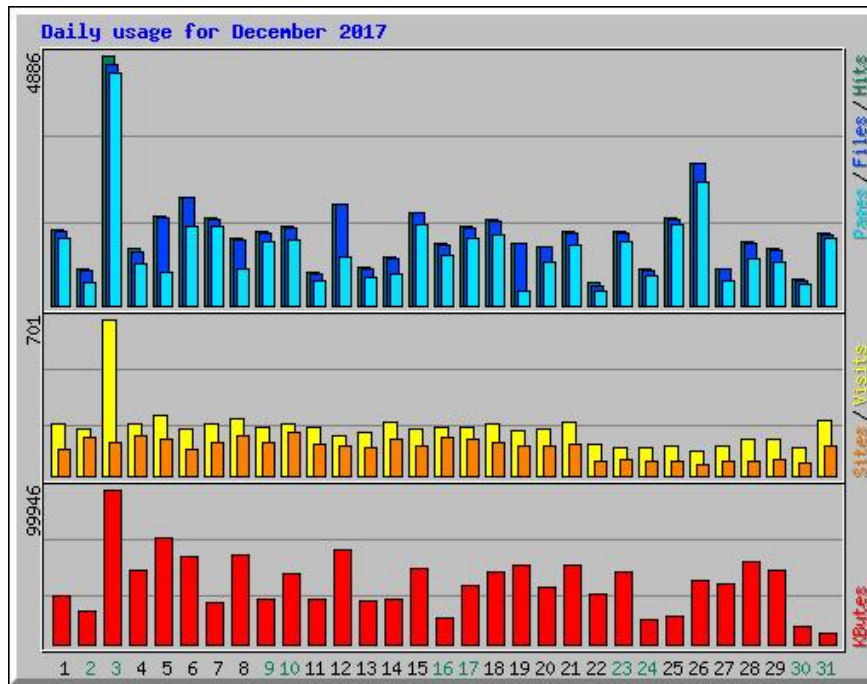

Usage Statistics for b24.ee

Summary Period: December 2017
Generated 01-Jan-2018 00:12 EET

[\[Daily Statistics\]](#) [\[Hourly Statistics\]](#) [\[URLs\]](#) [\[Entry\]](#) [\[Exit\]](#) [\[Sites\]](#) [\[Referrers\]](#) [\[Search\]](#) [\[Agents\]](#) [\[Countries\]](#)

Monthly Statistics for December 2017		
Total Hits	44562	
Total Files	43551	
Total Pages	34345	
Total Visits	6582	
Total KBytes	1237078	
Total Unique Sites	1900	
Total Unique URLs	1305	
Total Unique Referrers	295	
Total Unique User Agents	187	
	Avg	Max
Hits per Hour	59	2642
Hits per Day	1437	4886
Files per Day	1404	4690
Pages per Day	1107	4530
Sites per Day	61	195
Visits per Day	212	701
KBytes per Day	39906	99946
Hits by Response Code		
Code 200 - OK	97.73%	43551
Code 206 - Partial Content	0.06%	28
Code 301 - Moved Permanently	0.02%	7
Code 302 - Found	0.05%	24
Code 304 - Not Modified	0.03%	15
Code 403 - Forbidden	0.01%	6
Code 404 - Not Found	2.09%	931