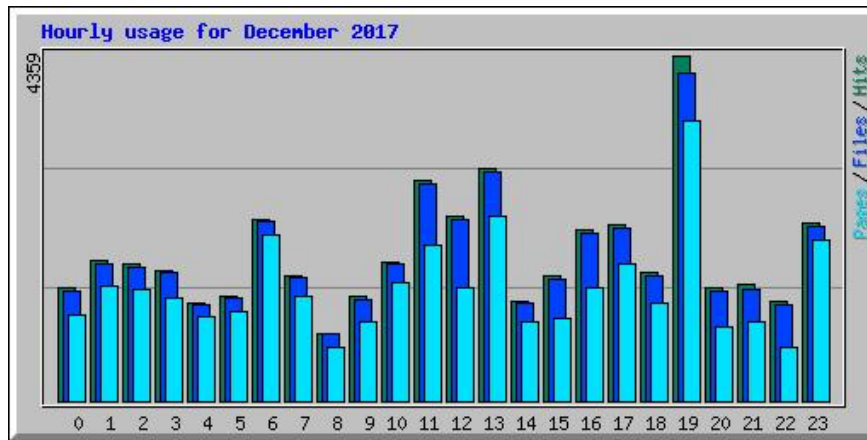

Hourly Statistics for December 2017												
Hour	Hits			Files			Pages			KBytes		
	Avg	Total		Avg	Total		Avg	Total		Avg	Total	
0	46	1431	3.21%	44	1394	3.20%	34	1084	3.16%	1372	42545	3.44%
1	57	1769	3.97%	55	1734	3.98%	46	1450	4.22%	944	29279	2.37%
2	55	1734	3.89%	54	1695	3.89%	45	1404	4.09%	1176	36458	2.95%
3	53	1648	3.70%	52	1615	3.71%	41	1297	3.78%	771	23887	1.93%
4	39	1235	2.77%	39	1211	2.78%	34	1072	3.12%	668	20712	1.67%
5	42	1326	2.98%	41	1294	2.97%	36	1132	3.30%	1189	36855	2.98%
6	73	2292	5.14%	73	2266	5.20%	67	2097	6.11%	1123	34808	2.81%
7	50	1579	3.54%	50	1560	3.58%	42	1326	3.86%	1405	43552	3.52%
8	27	856	1.92%	27	841	1.93%	21	675	1.97%	473	14655	1.18%
9	42	1313	2.95%	41	1276	2.93%	32	995	2.90%	1023	31706	2.56%
10	56	1752	3.93%	55	1726	3.96%	48	1495	4.35%	1518	47052	3.80%
11	89	2787	6.25%	88	2748	6.31%	63	1955	5.69%	4286	132872	10.74%
12	75	2326	5.22%	73	2281	5.24%	45	1424	4.15%	2409	74669	6.04%
13	94	2924	6.56%	92	2878	6.61%	75	2333	6.79%	2649	82107	6.64%
14	40	1265	2.84%	39	1238	2.84%	32	998	2.91%	1248	38702	3.13%
15	50	1571	3.53%	49	1531	3.52%	33	1052	3.06%	2299	71275	5.76%
16	69	2163	4.85%	68	2120	4.87%	45	1418	4.13%	2749	85215	6.89%
17	71	2227	5.00%	70	2188	5.02%	55	1724	5.02%	1612	49957	4.04%
18	52	1619	3.63%	51	1586	3.64%	39	1224	3.56%	1575	48817	3.95%
19	140	4359	9.78%	133	4144	9.52%	114	3543	10.32%	3567	110569	8.94%
20	45	1422	3.19%	44	1386	3.18%	29	925	2.69%	1391	43118	3.49%
21	47	1470	3.30%	45	1415	3.25%	32	1002	2.92%	2255	69892	5.65%
22	40	1253	2.81%	39	1213	2.79%	22	683	1.99%	1635	50679	4.10%
23	72	2241	5.03%	71	2211	5.08%	65	2037	5.93%	571	17695	1.43%

Top 30 of 1305 Total URLs					
#	Hits		KBytes		URL
1	28114	63.09%	196993	15.92%	/otsing
2	1347	3.02%	13825	1.12%	/
3	758	1.70%	326	0.03%	/robots.txt
4	470	1.05%	931	0.08%	/catalog/view/theme/default/stylesheets/fb_popup.css
5	465	1.04%	616	0.05%	/catalog/view/javascript/jquery/colorbox/colorbox.css
6	452	1.01%	26756	2.16%	/catalog/view/javascript/jquery/ui/jquery-ui-1.8.16.custom.min.js
7	440	0.99%	4005	0.32%	/catalog/view/javascript/jquery/colorbox/jquery.colorbox.js
8	437	0.98%	1198	0.10%	/banner/banners.min.js
9	434	0.97%	731	0.06%	/catalog/view/javascript/common.js